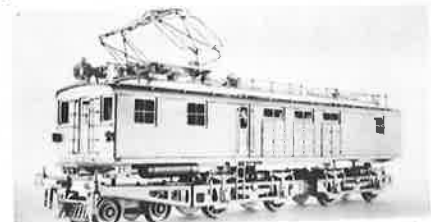

KEN KIDDER Indiana Railroad combination passenger-railway Post Office, series 366-368, ready to run, \$29.95

SILVER LEAF RAPID TRANSIT MODELS, HO BMT Standards, crafted in brass, extra fine detail. BMT standard motor unit, \$35.00. Trailers \$27.50. Kits available for BMT 1200, BMT 'Q' and the CRT 251-400.

KEN KIDDER HO Articulated Key System Bridge Units. The prototypes to these units furnished rapid transit service across the San Francisco Oakland Bay Bridge. Two car units, ready to run, powered \$49.50, Non-powered \$44.50.

E. SUYDAM & CO. 400 P.E. "Blimp" 71' Interurban coach, powered \$35.00; trailer, \$27.50.

REEVES INTERNATIONAL, Marklin HO Netherland Electric Locomotive, \$25.95. Many other electrics available, write to Reeves International for colorfully illustrated catalog listing all the beautifully detailed Marklin HO railroad equipment.

MODEL TRAMWAY SYSTEM SE Cincinnati curved-sider in brass, unpainted, kit form, \$24.75.

E. SUYDAM & CO., EF Class Box Electric, all brass, ready to run, cab unit powered, \$49.50.

WRITE DIRECT FOR INFORMATION ON OTHER UNITS AVAILABLE.