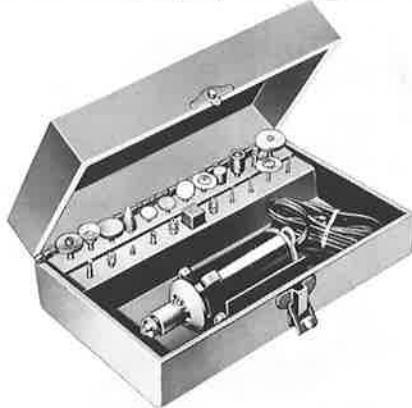

DREMEL MFG. CO., Model No. 1 Moto-Tool Kit, $25.50.