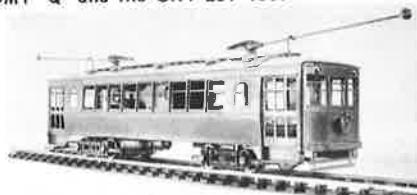

MODEL TRAMWAY SYSTEM SE Cincinnati curved-sider in brass, unpainted, kit form, $24.75.