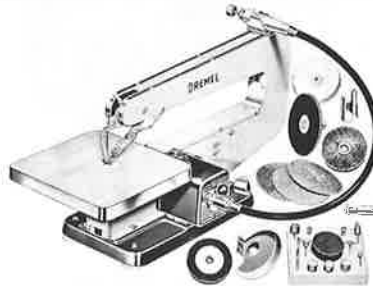

TOOLS-MISCELLANEOUS

X-ACTO, INC. No. 71 deluxe model railroad tool kit, \$12.00.

DREMEL MFG. CO., Model No. 1 Moto-Tool Kit, \$25.50.

X-ACTO, INC. No. 72 model railroad tool kit, \$6.00.

DREMEL MFG. CO., Deluxe Model 2 Moto-Tool Kit, Price \$29.95. Ideal for cutting track and maintenance of model railroad pikes.

DREMEL MFG. CO., drill press, height only 12'' base 6 3/4'' x 4'', handy for modelers. Drill press only, \$13.50. Moto-Tool separate.

PERFECT PARTS CO., above tools are most helpful when building and maintaining models. Ask your jobber to see the complete line of Perfect tools.