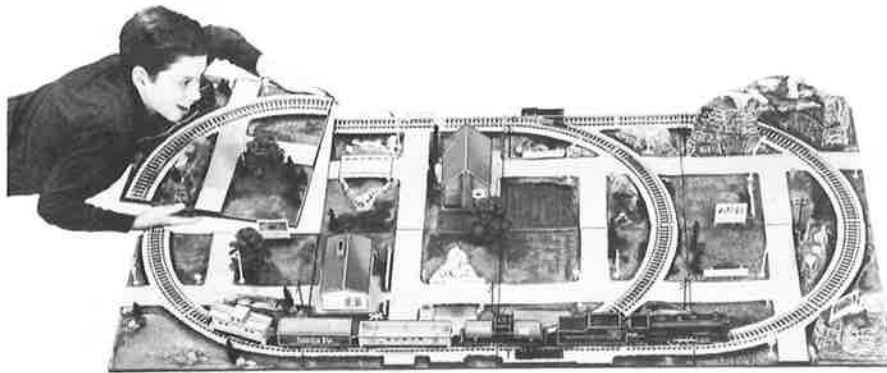

A.C. GILBERT CO. American Flyer, the Champion 800, S gauge model train set, eight scenic panels, 2 electric remote-control switches, Atlantic loco puffs smoke with choo-choo. Layout size 2'10" x 5'8", 50 watt transformer included. Write to mfr. for price.