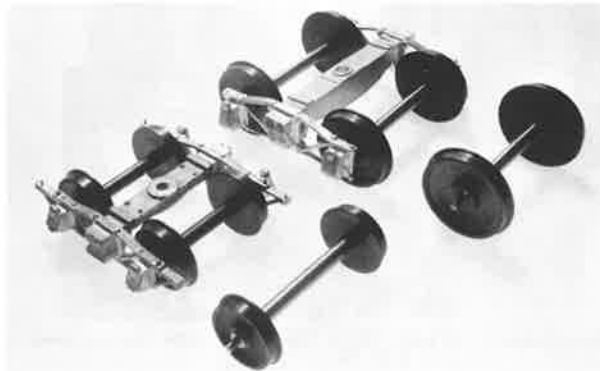

CENTRAL VALLEY, railroad trucks, write direct for illustrated brochure and price list. Also available from Central Valley a variety of car kits.