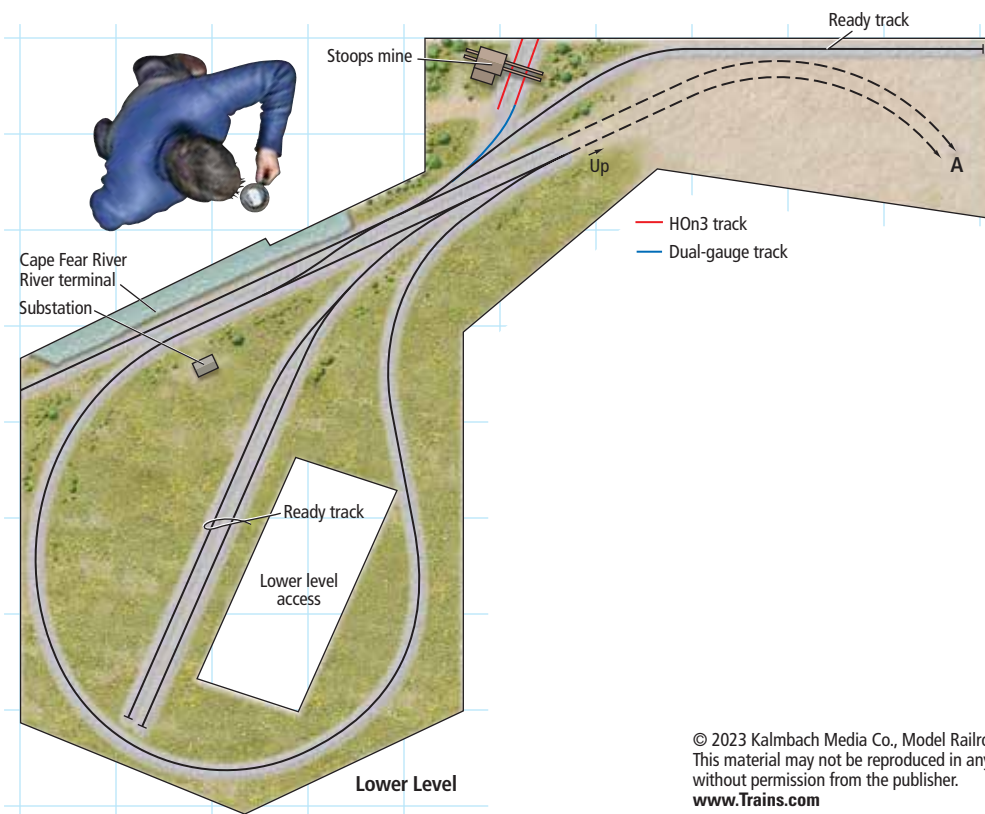

## Wolf Creek Central RR

HO scale (1:87.1)  
Size: 8'-1" x 13'-1"  
Scale of plan: 1/2" = 1'-0", 12" grid  
Illustration by Kellie Jaeger

➕ Find more plans online in the  
Trains.com Track Plan Database.