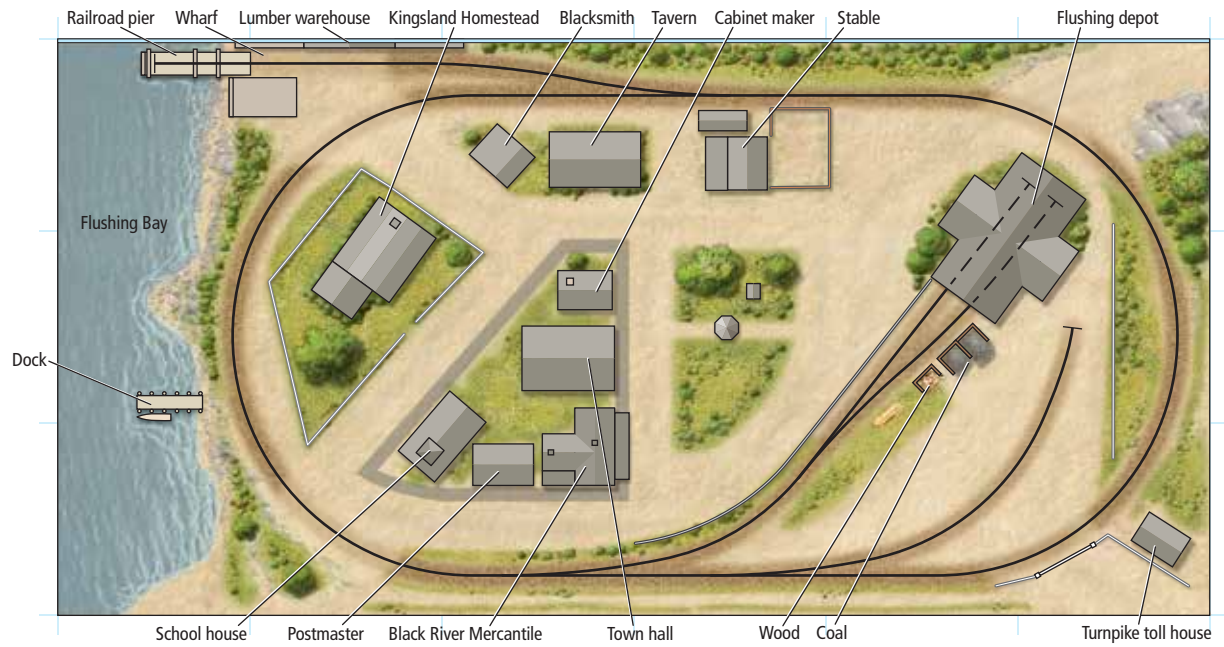

Flushing & Brooklyn RR

HO scale (1:87.1)
Plan size: 6 by 3 feet
Scale of plan: 1" = 1'-0", 12" grid
Illustration by Kellie Jaeger
[Find more plans online in the Trains.com Track Plan Database.](#)

© 2023 Kalmbach Media Co., Model Railroader magazine.
This material may not be reproduced in any form
without permission from the publisher.
www.Trains.com