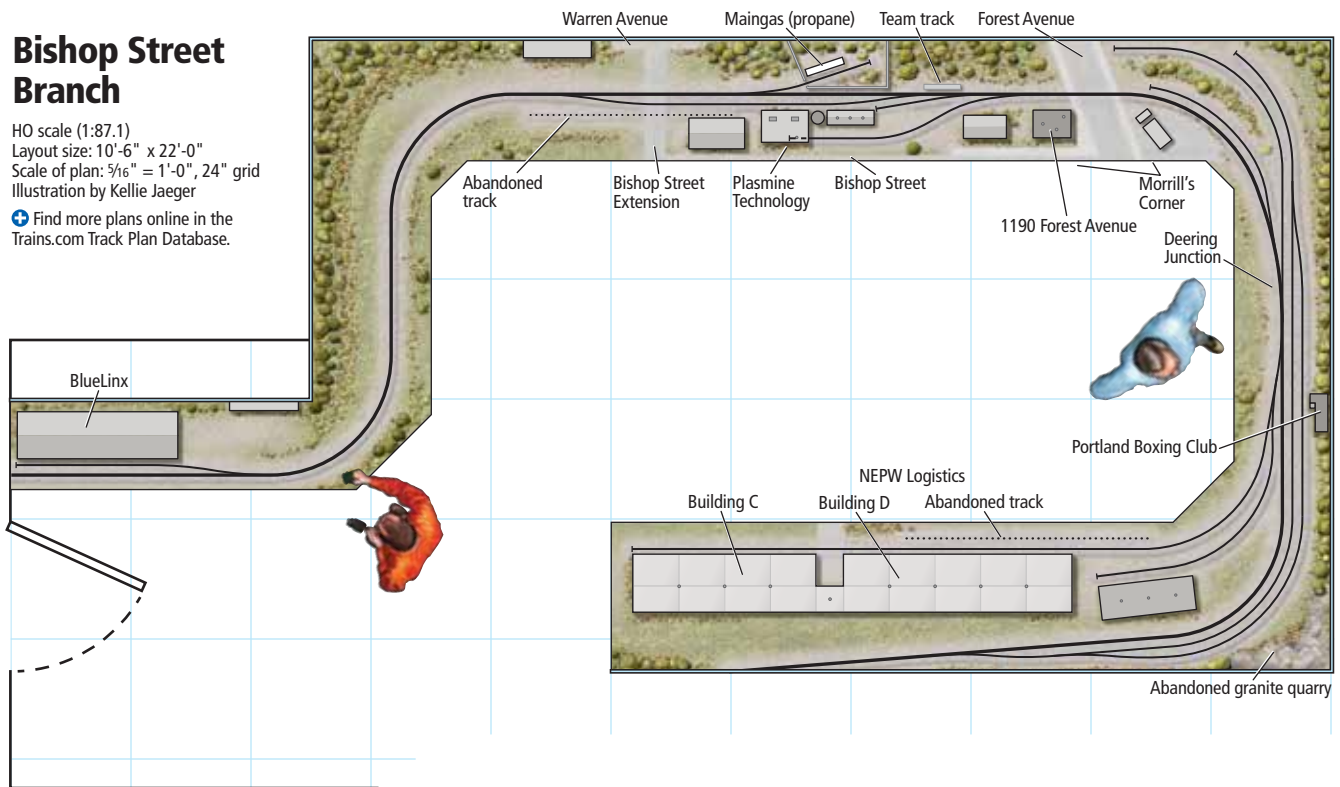

Bishop Street Branch

HO scale (1:87.1)
 Layout size: 10'-6" x 22'-0"
 Scale of plan: 3/16" = 1'-0", 24" grid
 Illustration by Kellie Jaeger

Find more plans online in the
Trains.com Track Plan Database.

© 2022 Kalmbach Media Co., Model Railroader magazine.
 This material may not be reproduced in any form
 without permission from the publisher.
www.Trains.com