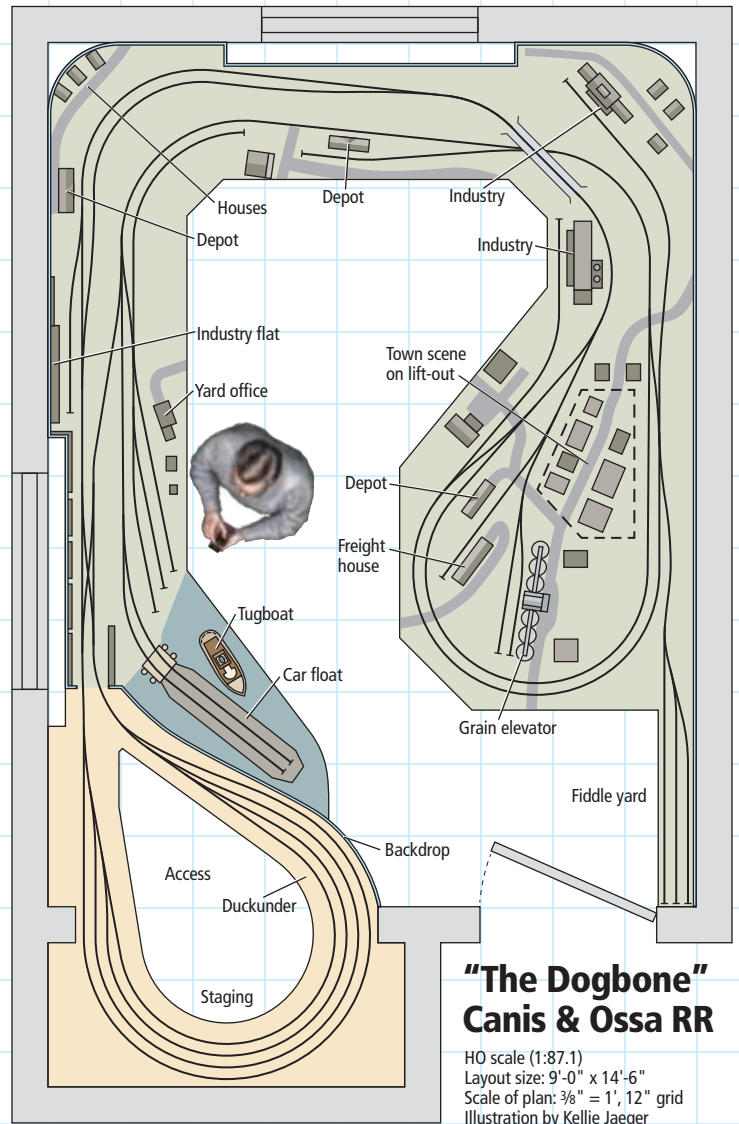

### "The Loop" City Belt Line

HO scale (1:87.1)  
 Layout size: 9'-0" x 14'-6"  
 Scale of plan: 3/8" = 1', 12" grid  
 Illustration by Kellie Jaeger

➕ Find more plans online in the  
 ModelRailroader.com  
 Track Plan Database.

### "The Dogbone" Canis & Ossa RR

HO scale (1:87.1)  
 Layout size: 9'-0" x 14'-6"  
 Scale of plan: 3/8" = 1', 12" grid  
 Illustration by Kellie Jaeger

➕ Find more plans online in the  
 ModelRailroader.com  
 Track Plan Database.