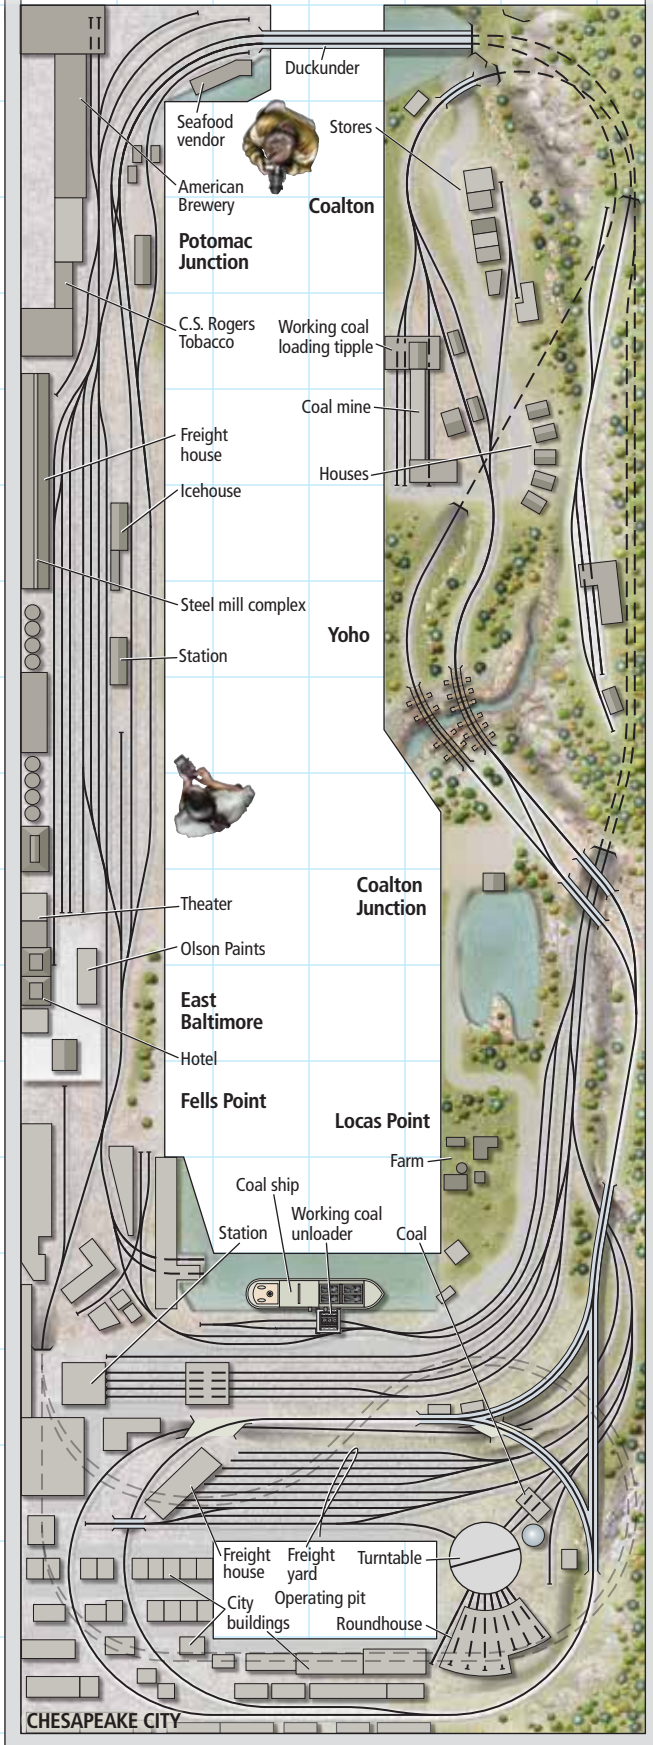

Chesapeake & Allegheny RR

HO scale (1:1)

Room size: 13'-0" x 36'-0"

Scale of plan: 1/4" = 1'-0", 24" grid

Illustration by Kellie Jaeger

➔ Find more plans online in the Trains.com Track Plan Database.

© 2021 Kalmbach Media Co., Model Railroader magazine.

This material may not be reproduced in any form

without permission from the publisher.

www.Trains.com

CHESAPEAKE CITY