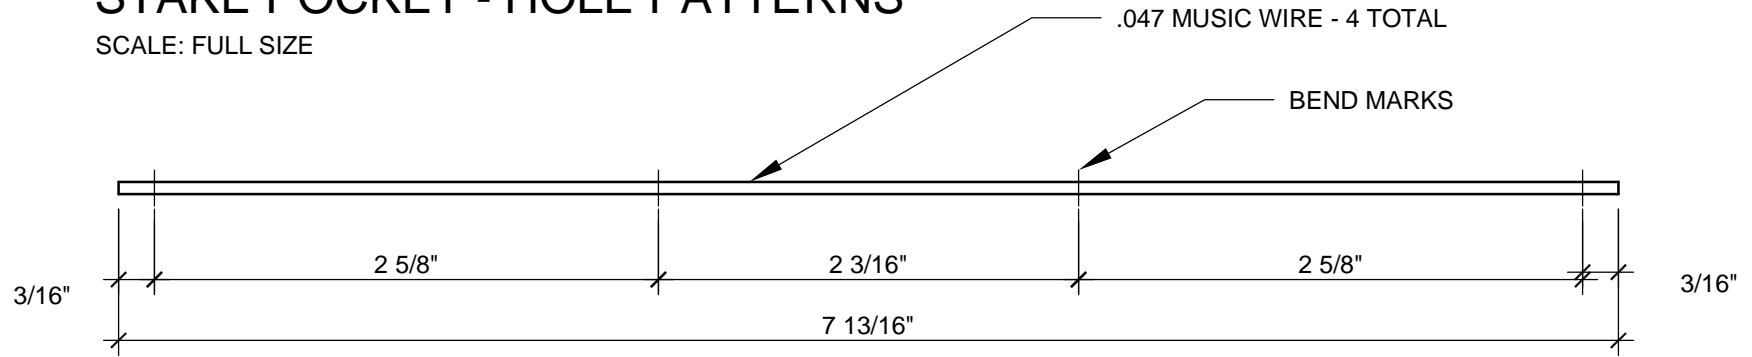

STAKE POCKET - HOLE PATTERNS

SCALE: FULL SIZE

TRUSS ROD - CUT LENGTH AND BEND MARKS

SCALE: FULL SIZE

TRUSS ROD - SIDE VIEW

SCALE: FULL SIZE