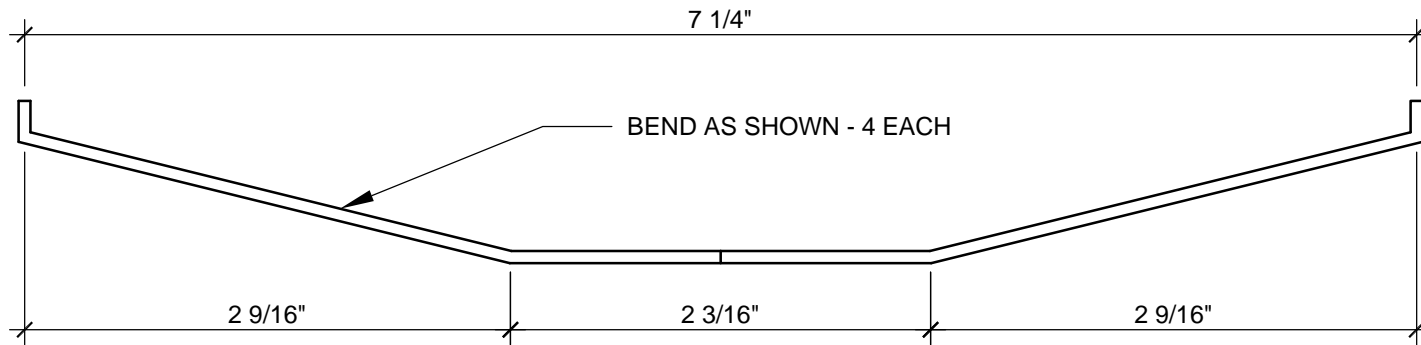

STAKE POCKET - HOLE PATTERNS

SCALE: FULL SIZE

TRUSS ROD - CUT LENGTH AND BEND MARKS

SCALE: FULL SIZE

TRUSS ROD - SIDE VIEW

SCALE: FULL SIZE