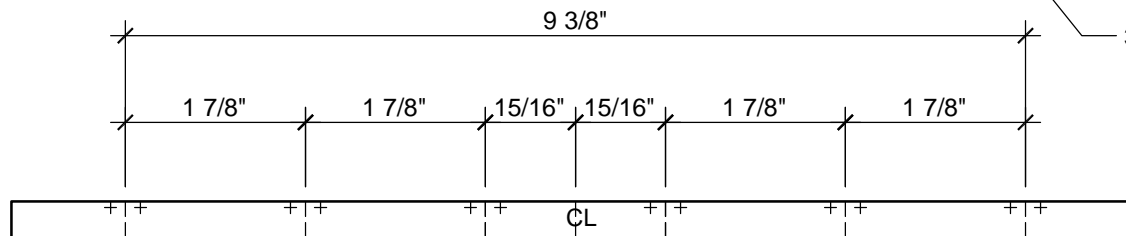

## BOTTOM VIEW PRIMARY FRAME PENCIL MARKING

SCALE: 6" = 1'-0"

CENTERLINE

DASHED LINES INDICATE  
PENCIL GUIDELINES

1/16" DIAMETER HOLES  
FOR QUEEN POSTS

3/8" X 4" X 11 3/4" THICK PINE

## SIDE VIEW PRIMARY FRAME PENCIL MARKING

SCALE: 6" = 1'-0"