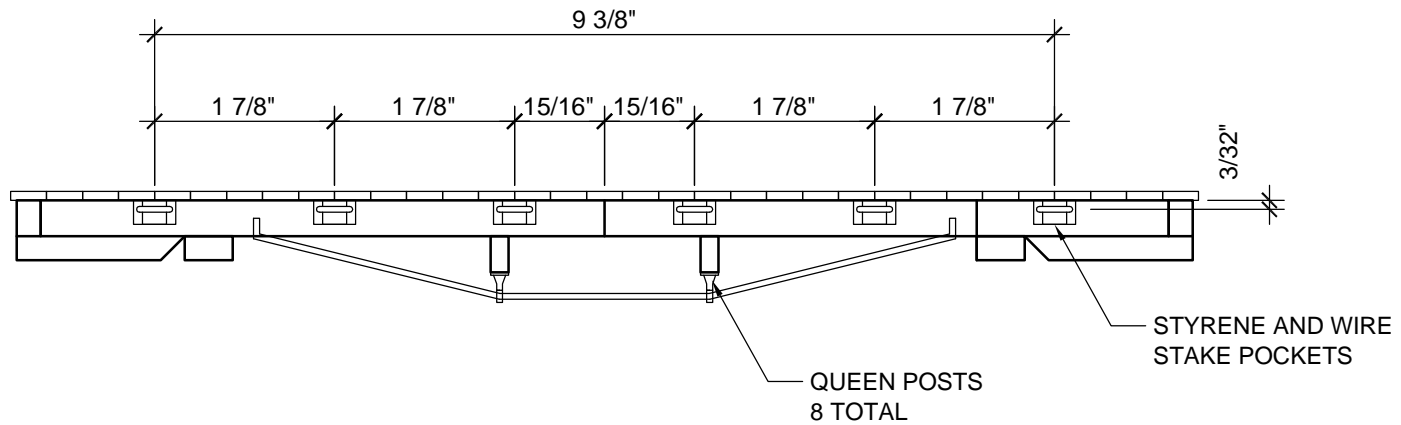

BOTTOM VIEW
(TRUSS RODS NOT SHOWN FOR CLARITY)

SCALE: 6" = 1'-0"

SIDE VIEW

SCALE: 6" = 1'-0"