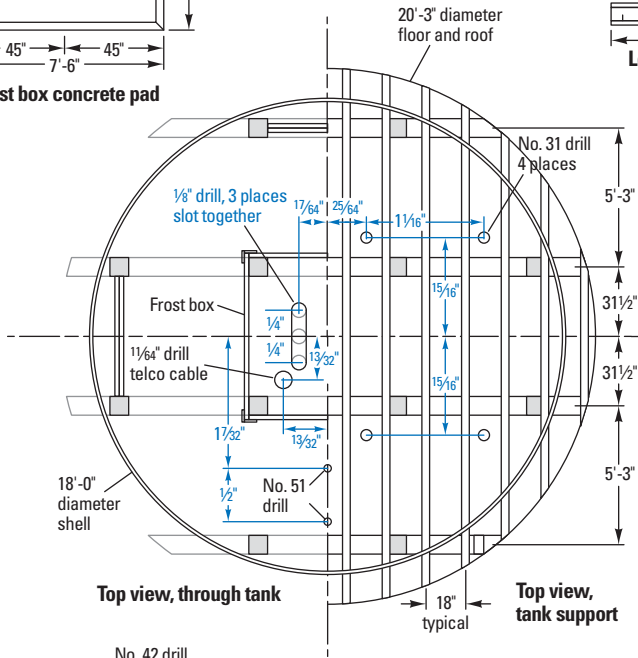

Frost box concrete pad

Drawn by Donald M. Deuell and Rick Johnson