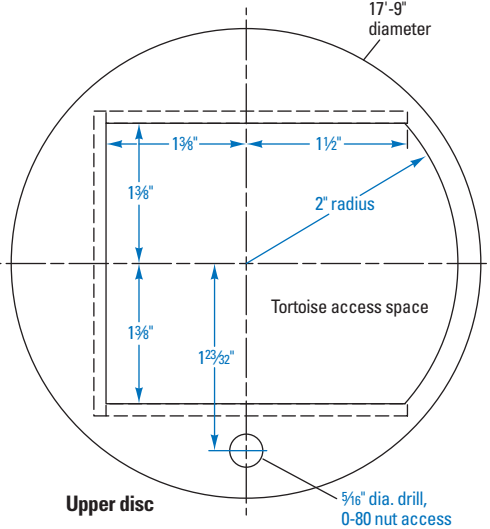

Frost box concrete pad

Drawn by Donald M. Deuell and Rick Johnson