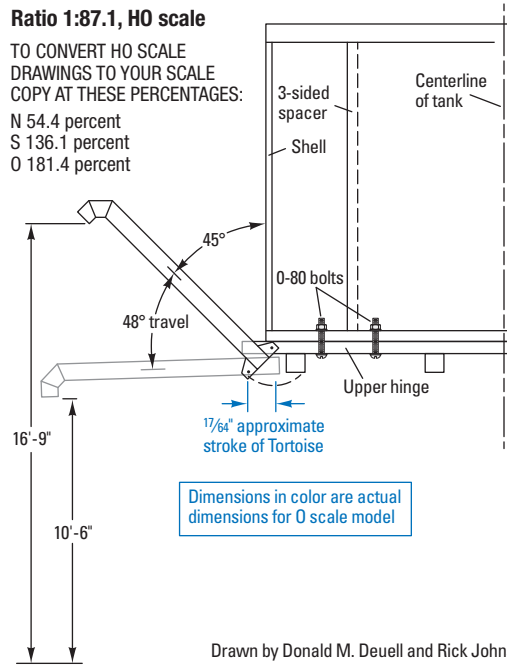

Frost box concrete pad

Drawn by Donald M. Deuell and Rick Johnson