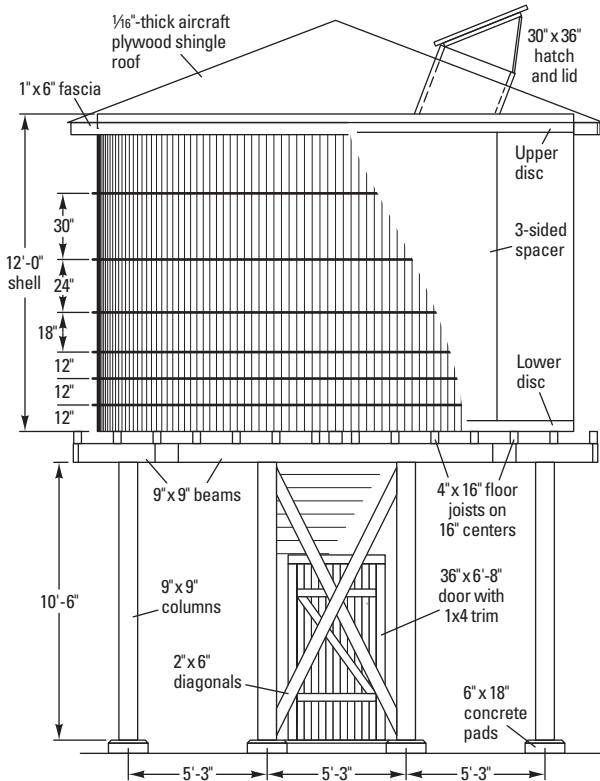

Frost box concrete pad

Drawn by Donald M. Deuell and Rick Johnson