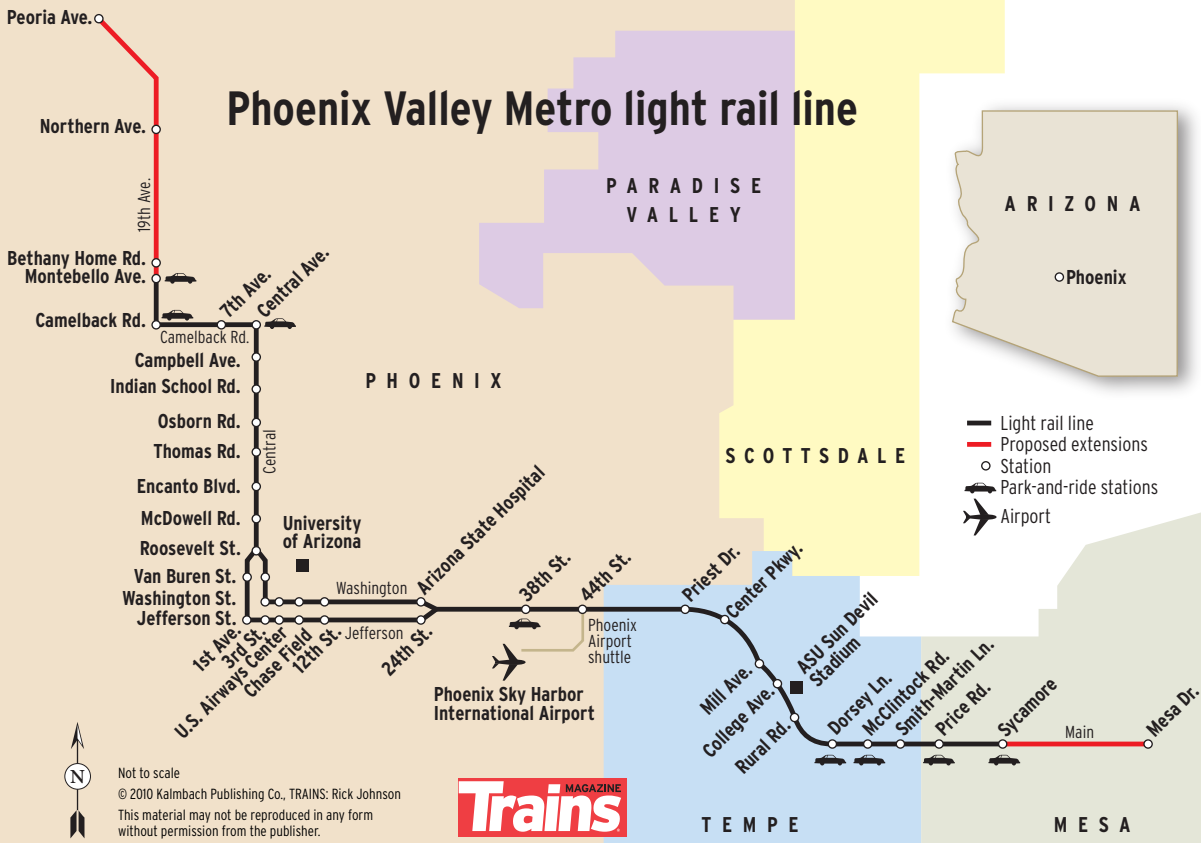

# Phoenix Valley Metro light rail line

- Light rail line
- Proposed extensions
- Station
- Park-and-ride stations
- Airport

Not to scale  
 © 2010 Kalmbach Publishing Co., TRAINS; Rick Johnson  
 This material may not be reproduced in any form  
 without permission from the publisher.

TEMPE

MESA