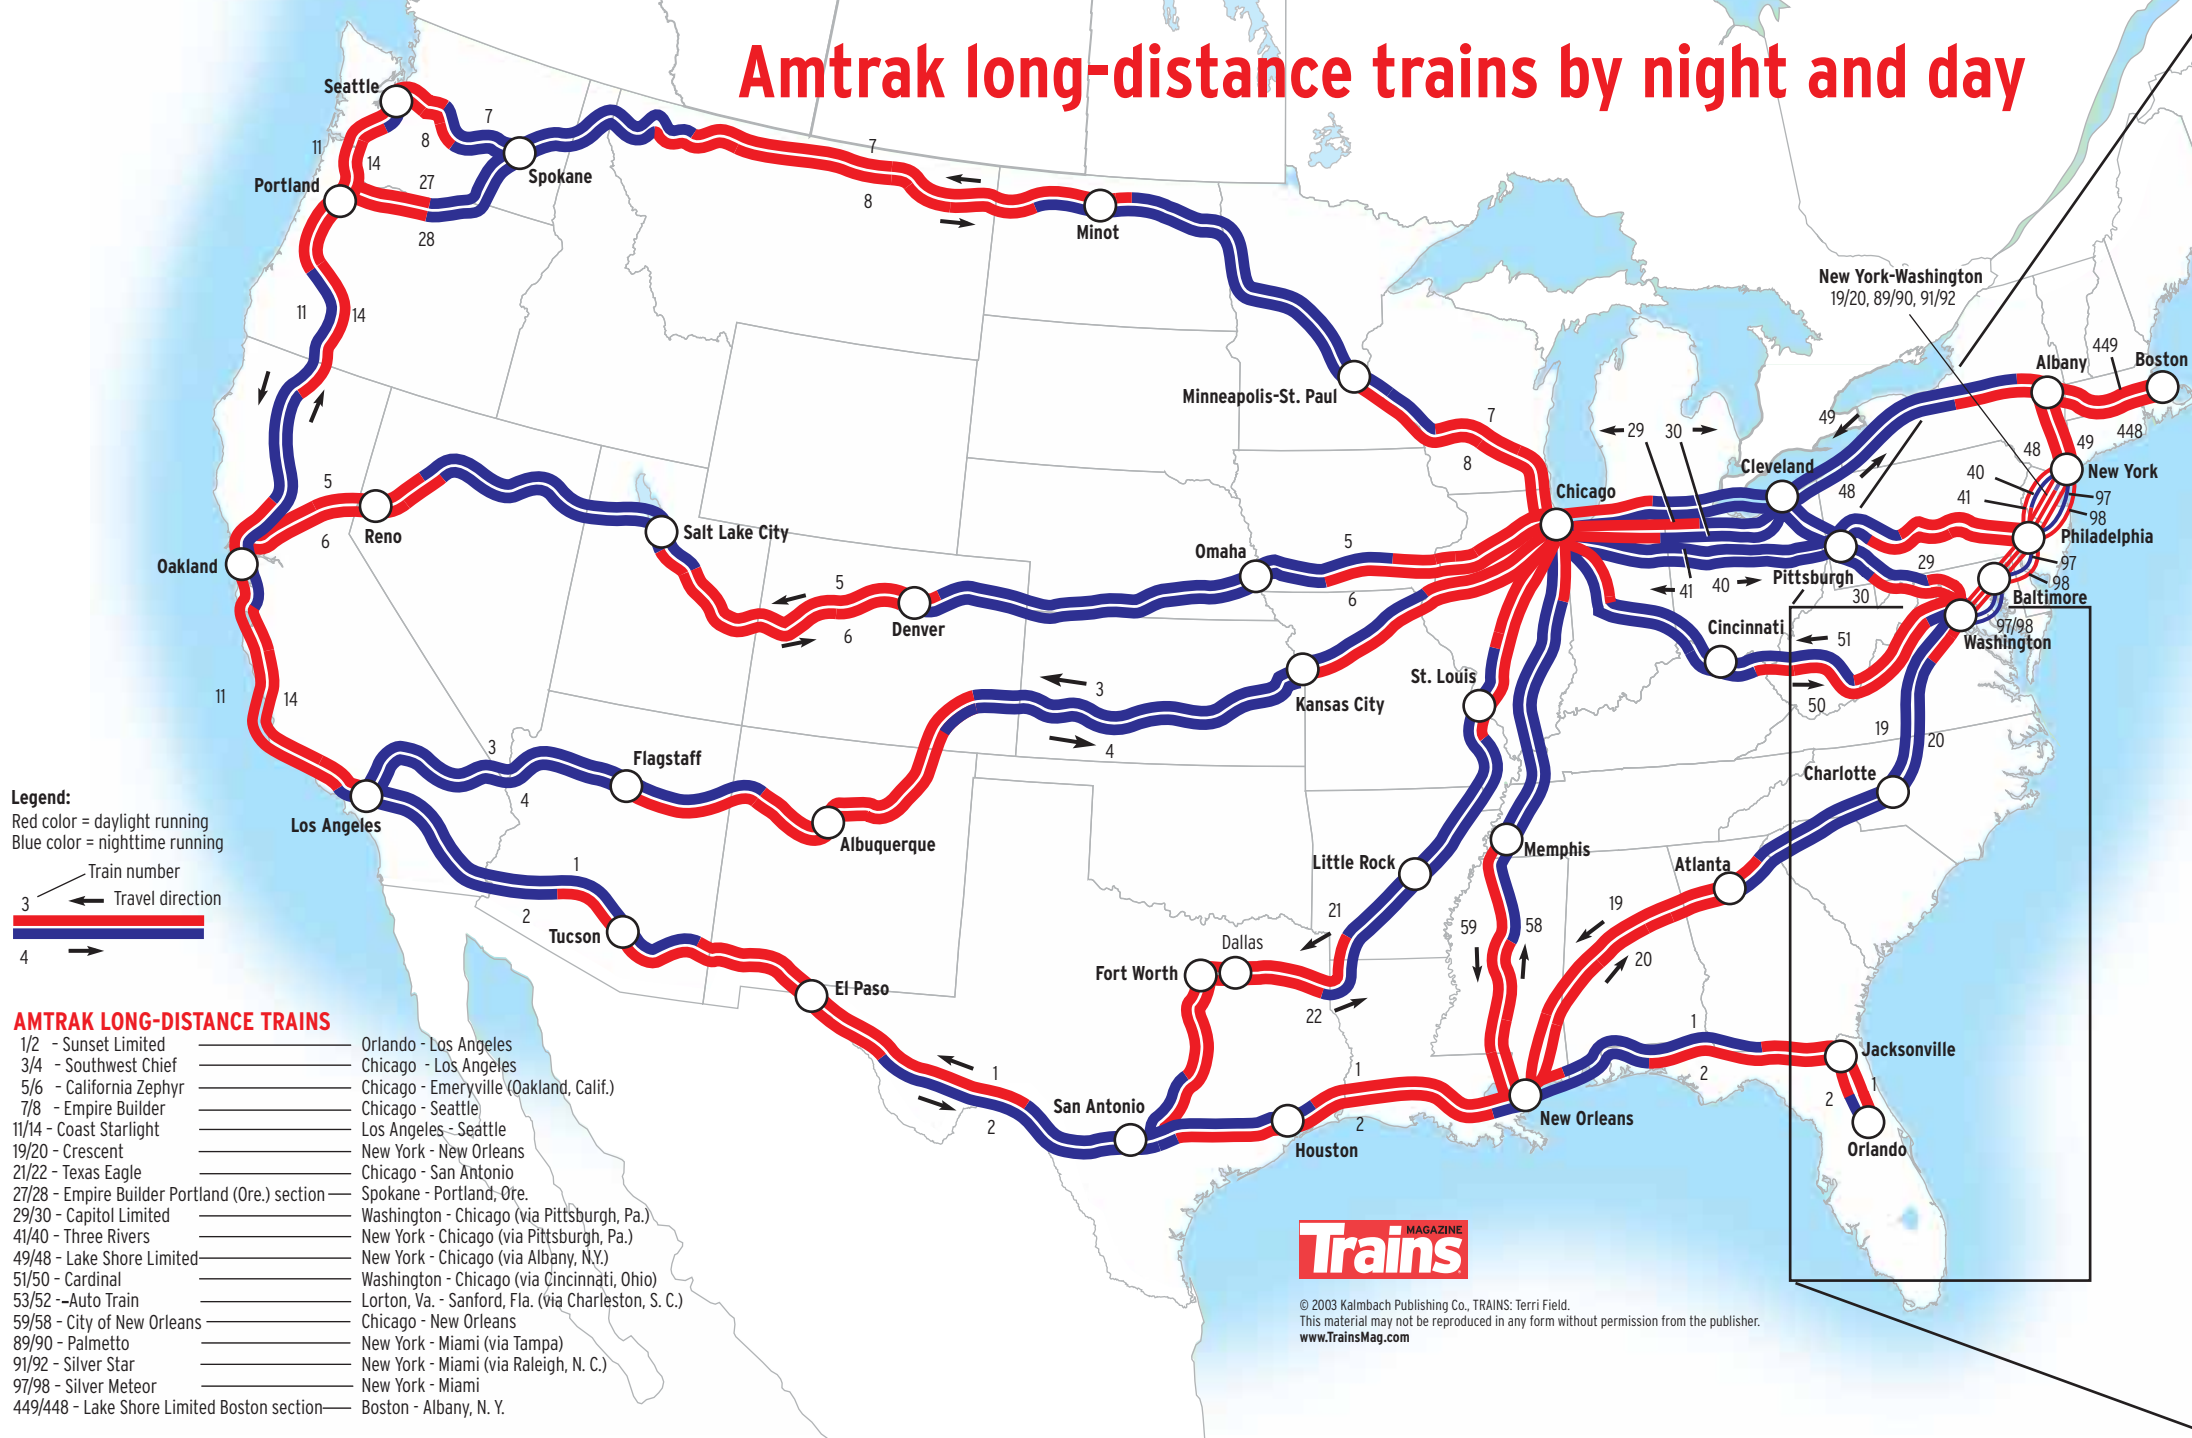

Amtrak long-distance trains by night and day

© 2003 Kalmbach Publishing Co., TRAINS: Terri Field.
 This material may not be reproduced in any form without permission from the publisher.
www.TrainsMag.com