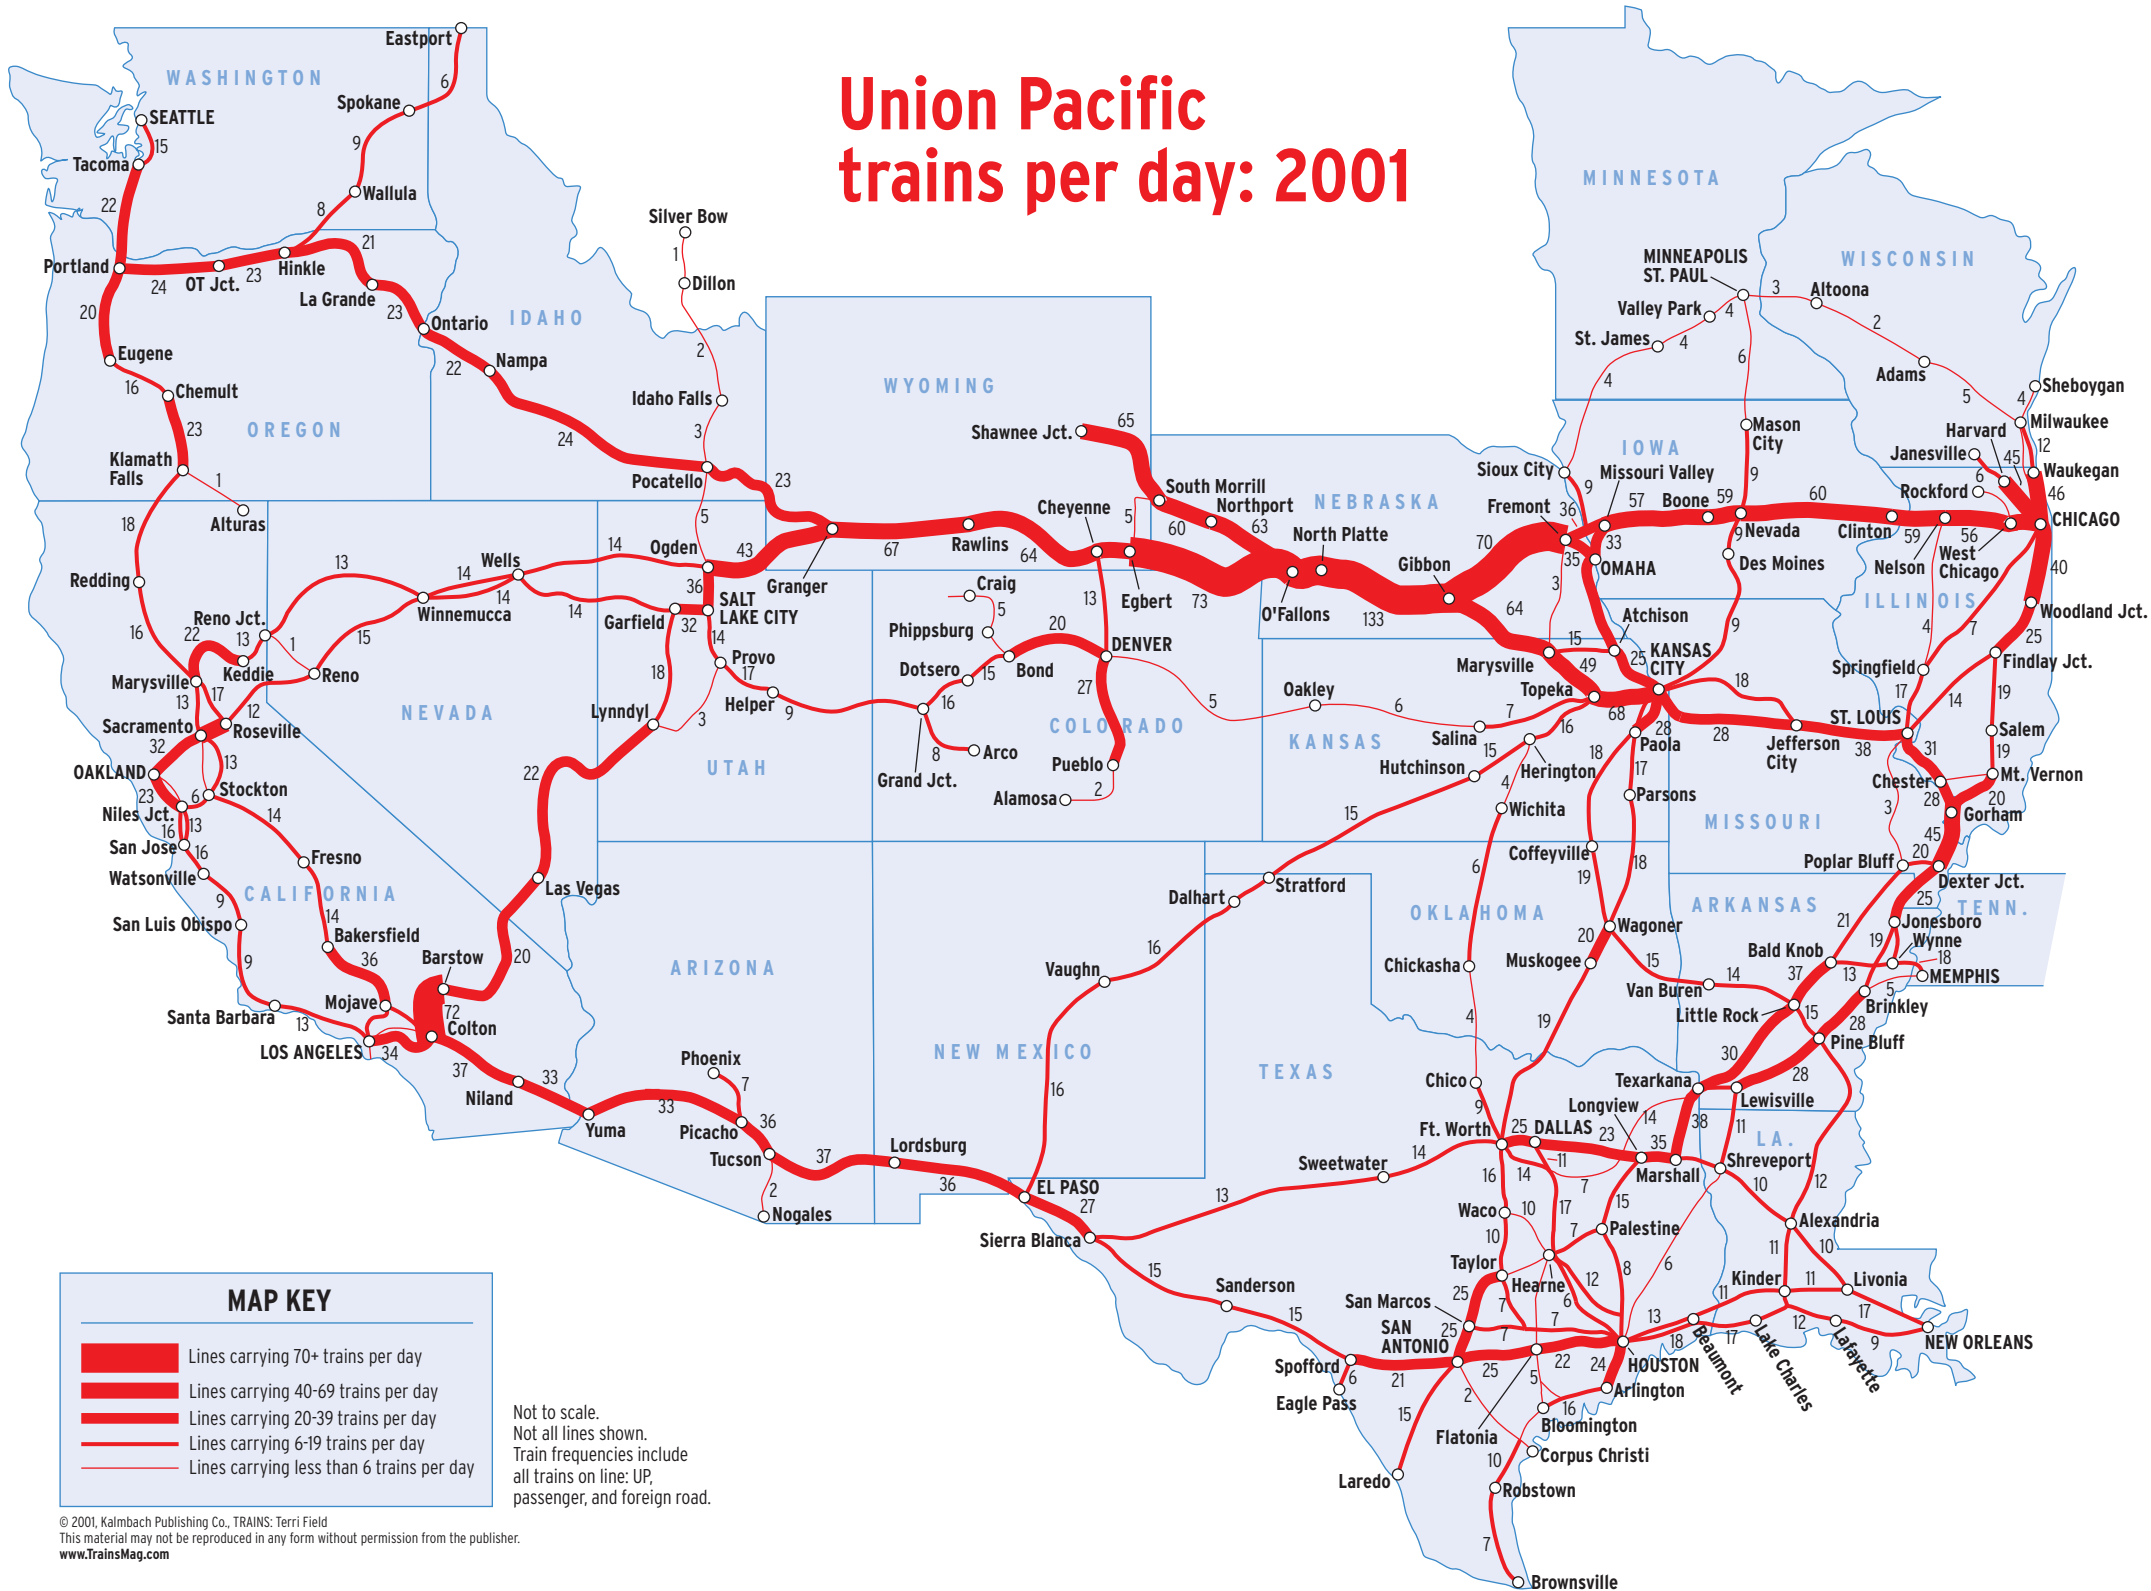

Union Pacific trains per day: 2001

MAP KEY

- Lines carrying 70+ trains per day
- Lines carrying 40-69 trains per day
- Lines carrying 20-39 trains per day
- Lines carrying 6-19 trains per day
- Lines carrying less than 6 trains per day

Not to scale.
Not all lines shown.
Train frequencies include
all trains on line: UP,
passenger, and foreign road.