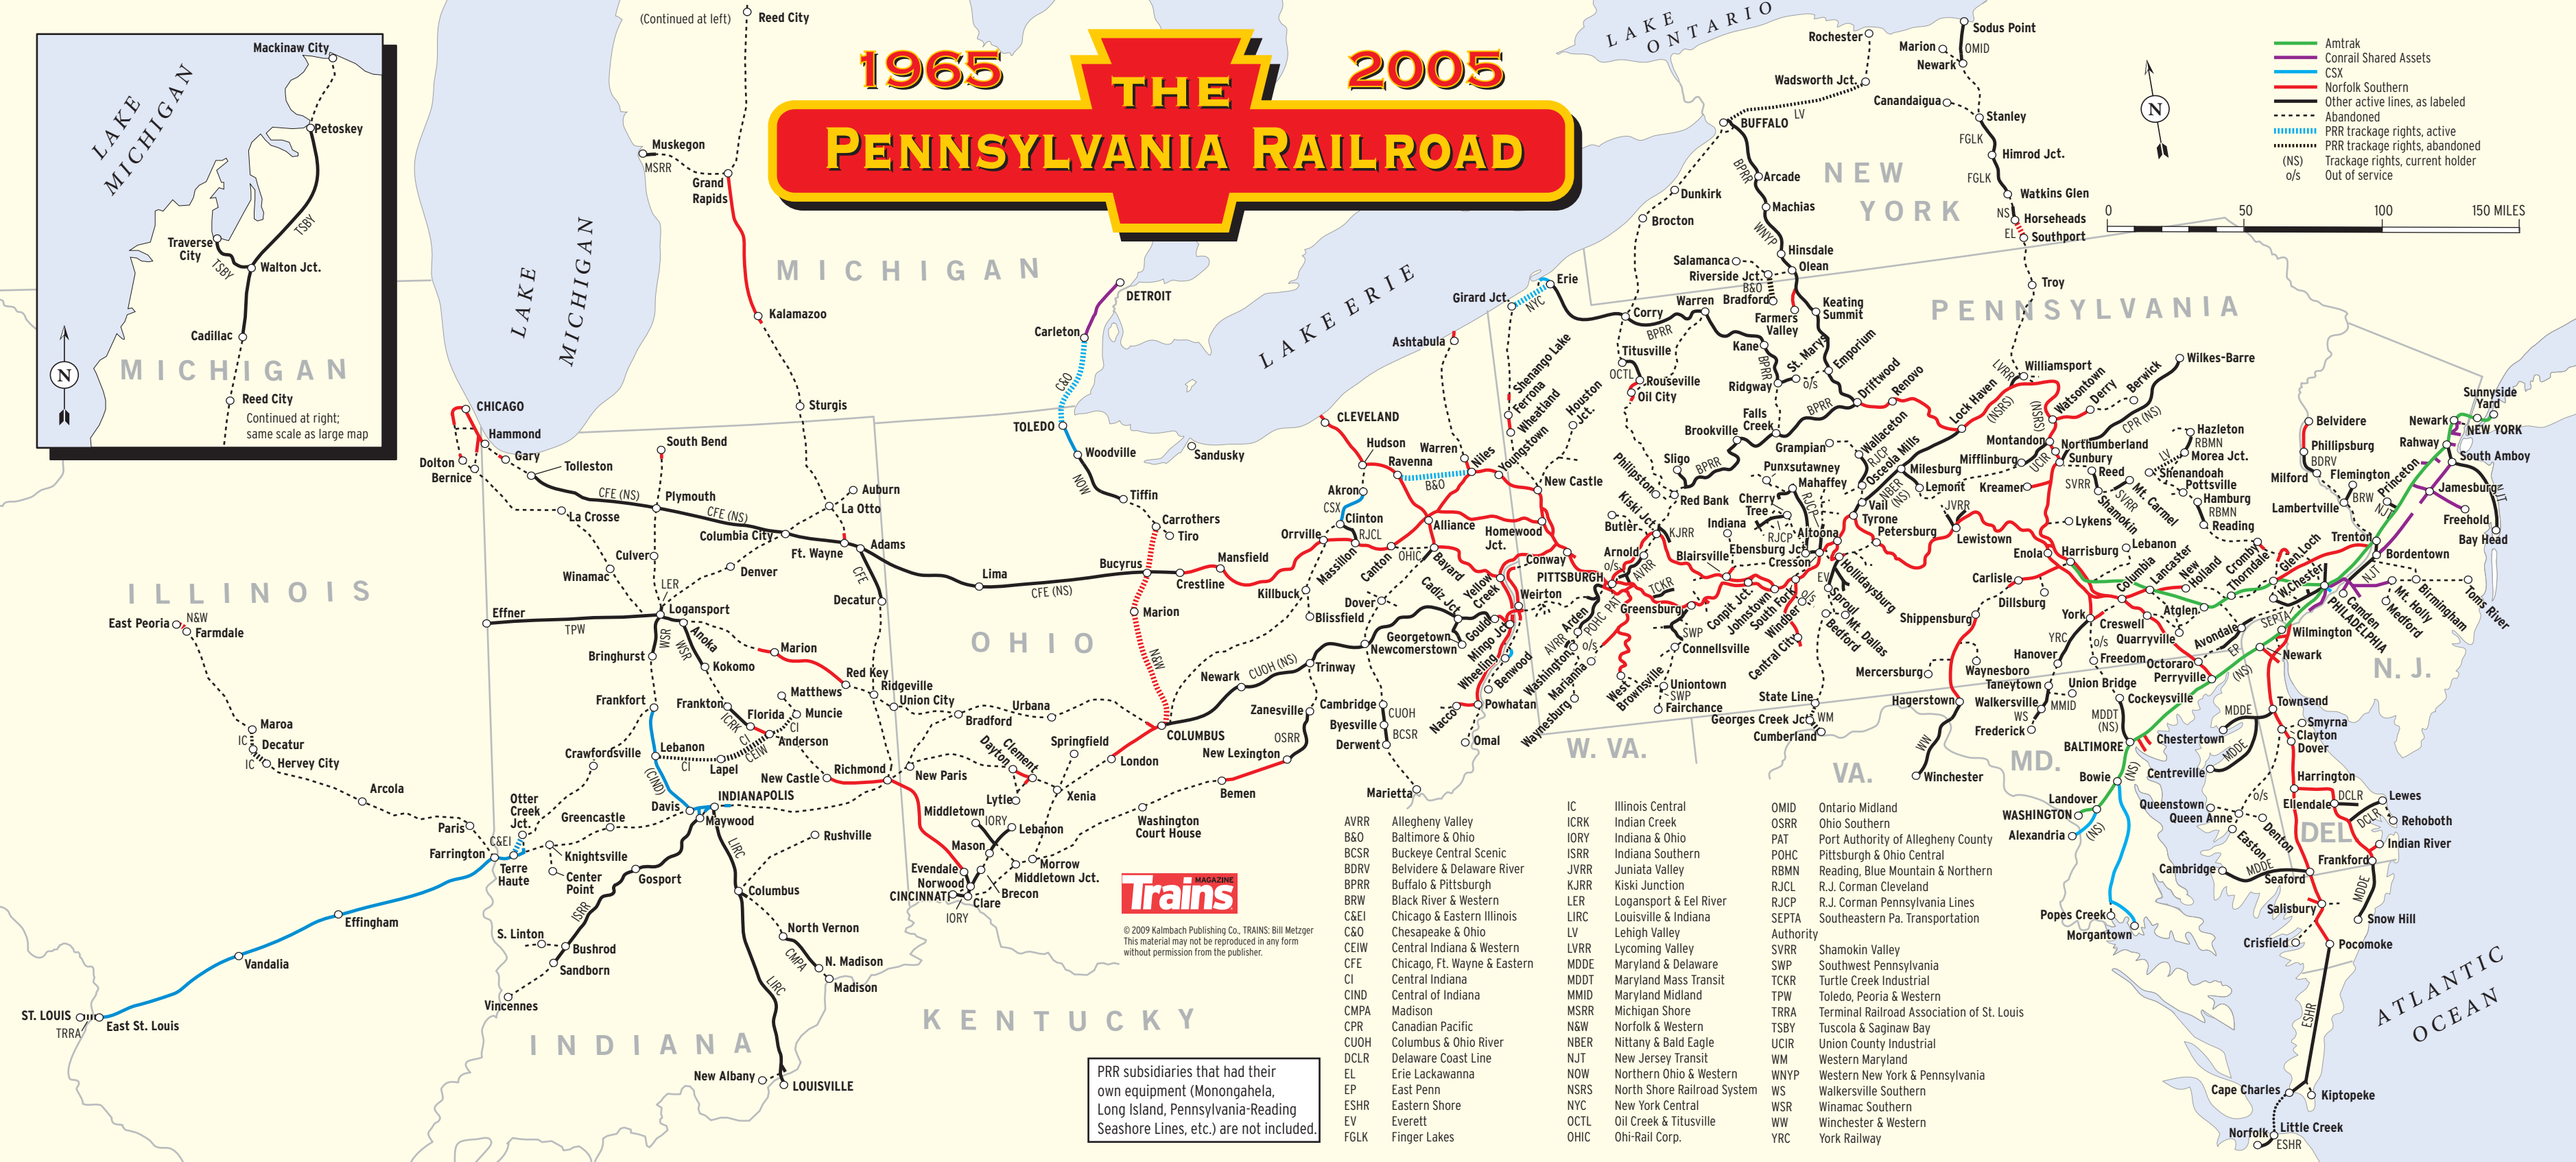

# 1965 THE PENNSYLVANIA RAILROAD 2005

**Legend:**

- Amtrak
- Conrail Shared Assets
- CSX
- Norfolk Southern
- Other active lines, as labeled
- Abandoned
- PRR trackage rights, active
- PRR trackage rights, abandoned
- Trackage rights, current holder
- o/s Out of service

AVRR	Allegheny Valley	IC	Illinois Central	OMID	Ontario Midland
B&O	Baltimore & Ohio	ICRK	Indiana Creek	OSRR	Ohio Southern
BCSR	Buckeye Central Scenic	IORY	Indiana & Ohio	PAT	Port Authority of Allegheny County
BDRV	Belvidere & Delaware River	ISRR	Indiana Southern	POHC	Pittsburgh & Ohio Central
BPRR	Buffalo & Pittsburgh	JVRR	Juniata Valley	RBMN	Reading, Blue Mountain & Northern
BRW	Black River & Western	KJRR	Kiski Junction	RJCL	R.J. Corman Cleveland
C&E1	Chicago & Eastern Illinois	LER	Logansport & Eel River	RJCP	R.J. Corman Pennsylvania Lines
C&O	Chicago & Ohio	LIRC	Louisville & Indiana	SEPTA	Southeastern Pa. Transportation Authority
CEIW	Central Indiana & Western	LVRR	Lehigh Valley	SVRR	Shamokin Valley
CFE	Chicago, Ft. Wayne & Eastern	MDDE	Maryland & Delaware	SWP	Southwest Pennsylvania
CI	Central Indiana	MDDT	Maryland Mass Transit	TCKR	Turtle Creek Industrial
CIND	Central of Indiana	MMID	Maryland Midland	TPW	Toledo, Peoria & Western
CMPA	Madison	MSRR	Michigan Shore	TRRA	Terminal Railroad Association of St. Louis
CPR	Canadian Pacific	N&W	Norfolk & Western	TSBY	Tuscola & Saginaw Bay
CUOH	Columbus & Ohio River	NBER	Nittany & Bald Eagle	UCIR	Union County Industrial
DCLR	Delaware Coast Line	NJ	New Jersey Transit	WM	Western Maryland
EL	Erie Lackawanna	NOW	Northern Ohio & Western	WNYP	Western New York & Pennsylvania
EP	East Penn	NSRS	North Shore Railroad System	WS	Walkersville Southern
ESHR	Eastern Shore	NYC	New York Central	WSR	Winamac Southern
EV	Everett	OCTL	Oil Creek & Titusville	WW	Winchester & Western
FGLK	Finger Lakes	OHIC	Ohi-Rail Corp.	YRC	York Railway