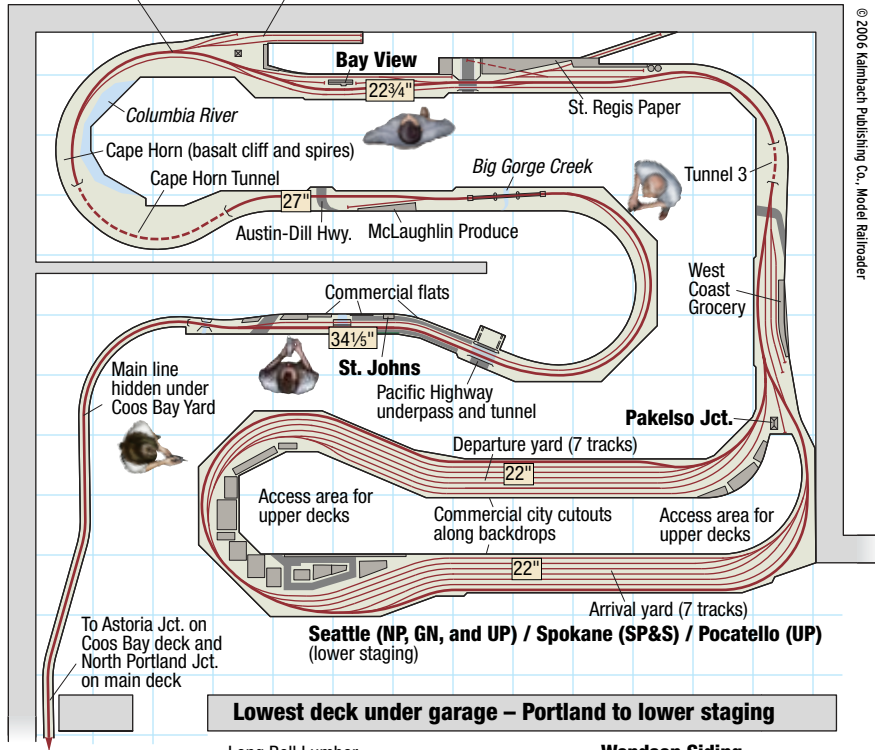

Pasco Jct. Interchange track for North Coast Limited passenger cars

© 2006 Kaimbach Publishing Co., Model Railroader

**Lowest deck under garage - Portland to lower staging**

**Middle deck under garage - Coos Bay Branch**

Coos Bay Branch disappears under Drain and Eugene and reappears at entrance into Eugene Yard on main deck

To Vaughn Station

Indian Creek

Coyote Creek