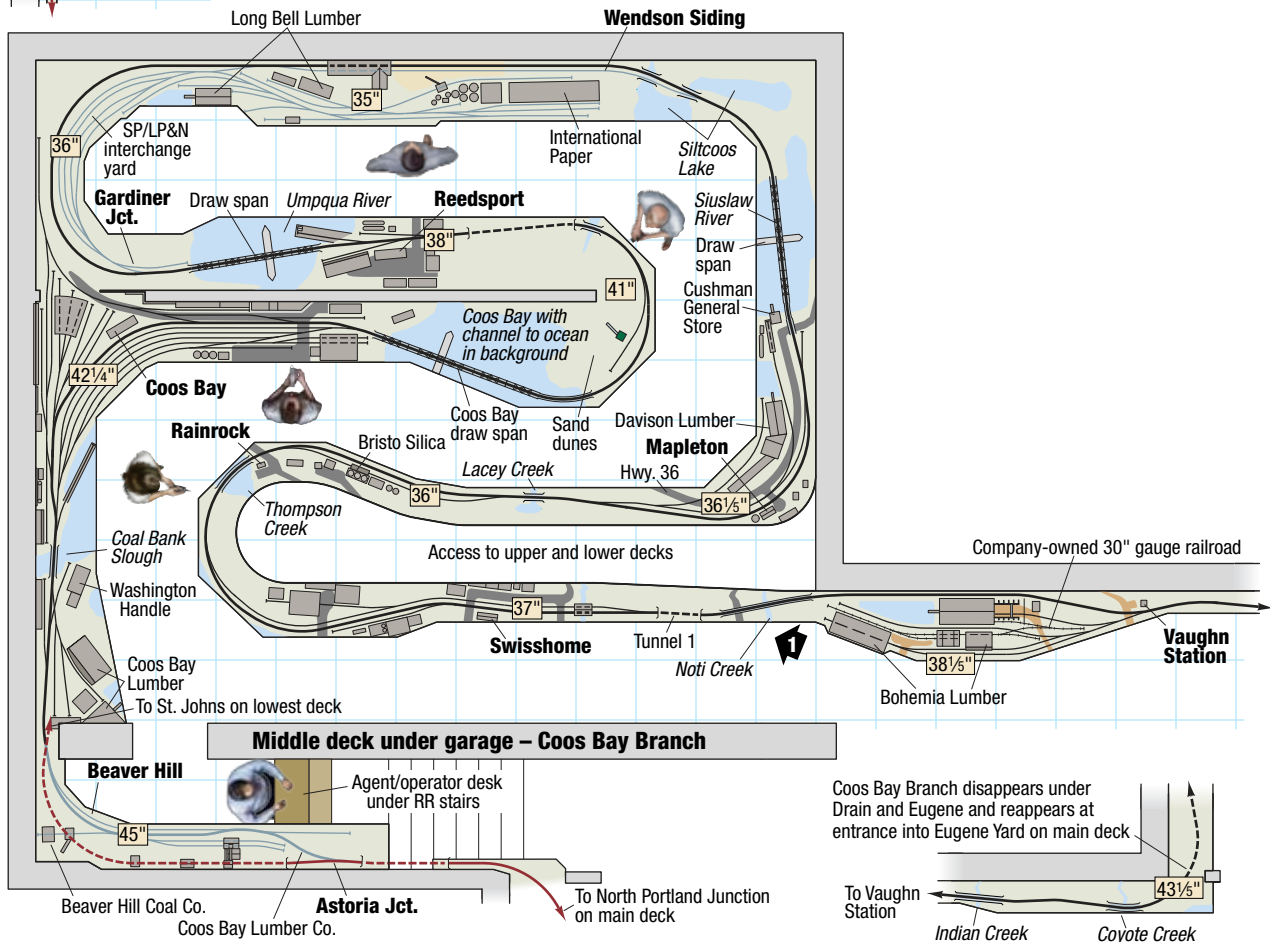

Pasco Jct. Interchange track for North Coast Limited passenger cars

© 2006 Kaimbach Publishing Co., Model Railroader

**Lowest deck under garage - Portland to lower staging**

**Middle deck under garage - Coos Bay Branch**

Coos Bay Branch disappears under Drain and Eugene and reappears at entrance into Eugene Yard on main deck

To Vaughn Station

Indian Creek

Coyote Creek