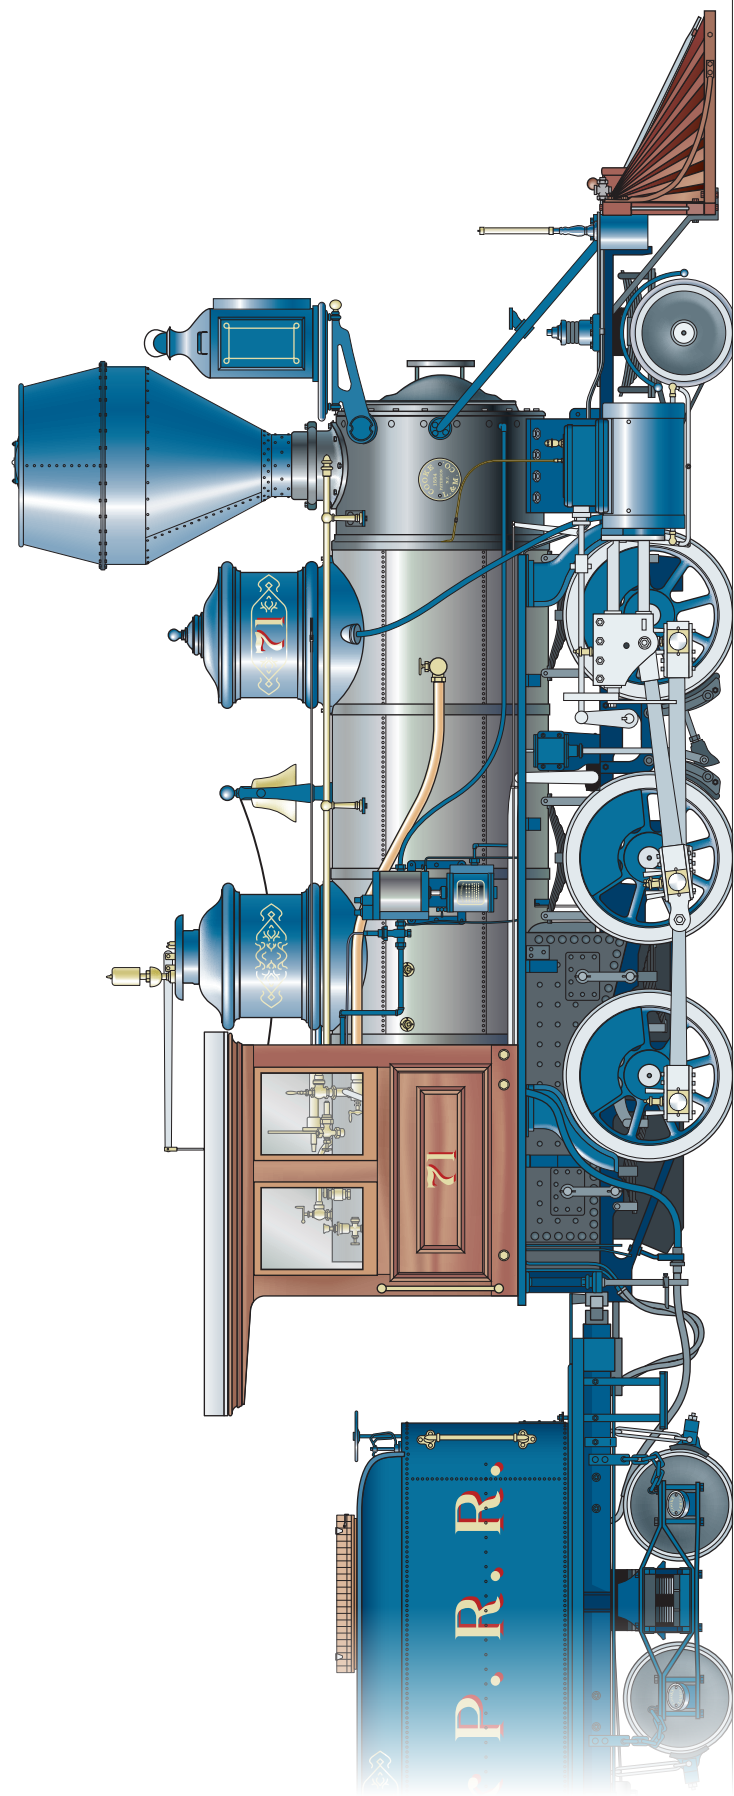

# Mogul drawings

*Originally published in the December 1998 issue of  
Model Railroader*

ILLUSTRATIONS BY RICK JOHNSON

**Garden**  
**RAILWAYS**  
MAGAZINE

© *Garden Railways*. These drawings may be reproduced by individual modelers for their own personal use. Copying for any commercial use or for distribution is prohibited without written consent from the publisher.

Ratio 1:48, 0 scale