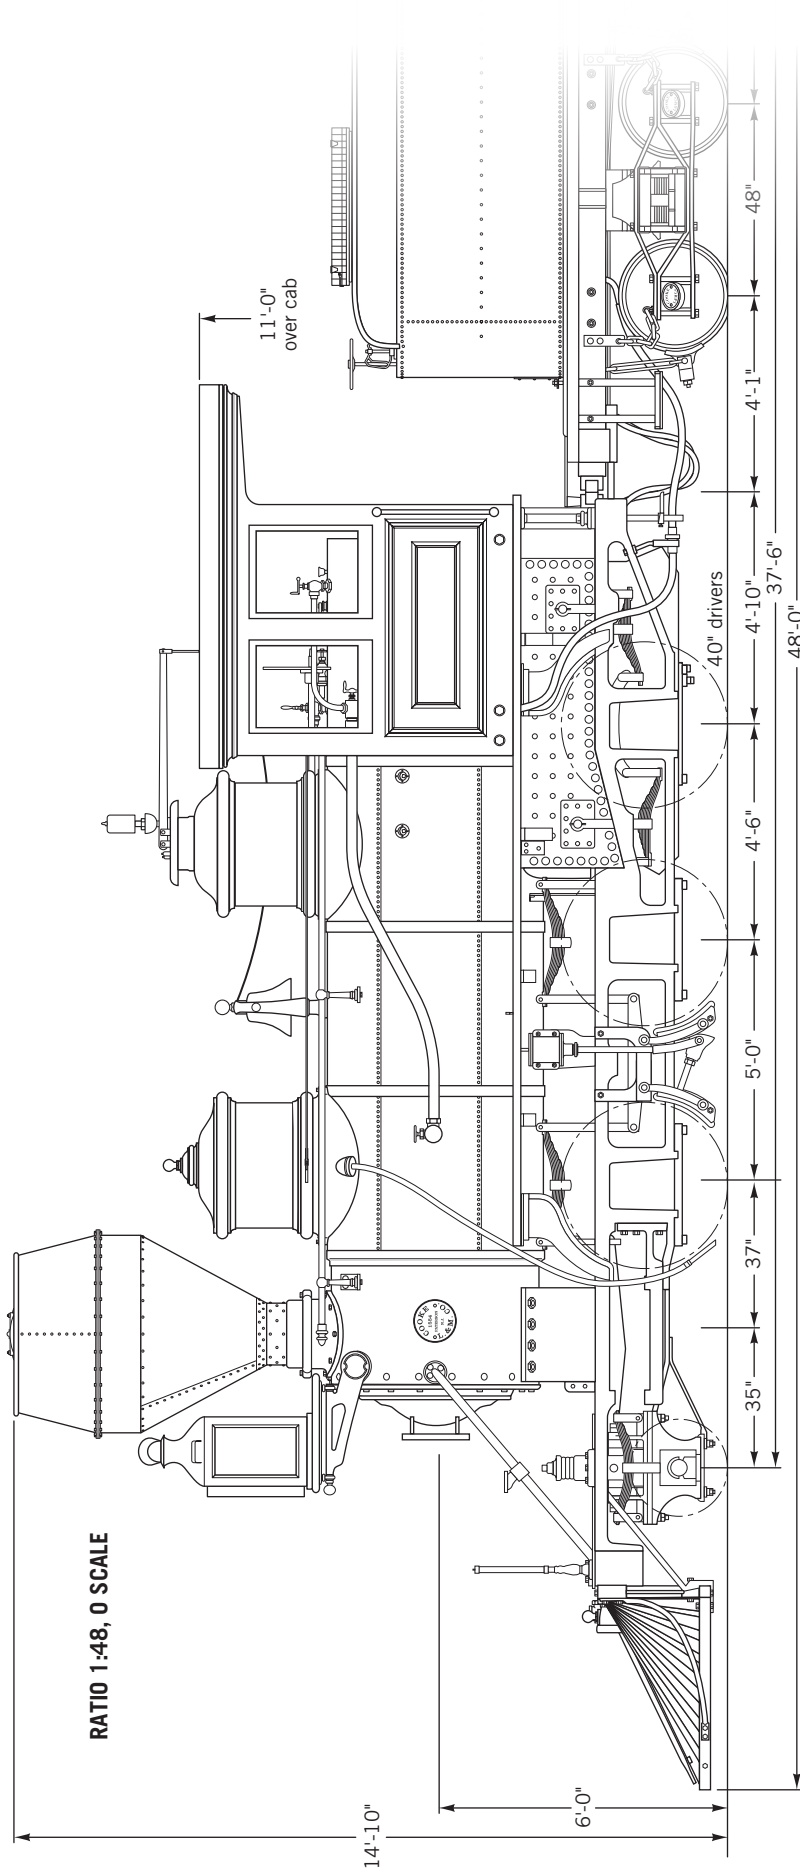

# Mogul drawings

*Originally published in the December 1998 issue of  
Model Railroader*

ILLUSTRATIONS BY RICK JOHNSON

**Garden**  
**RAILWAYS**  
MAGAZINE

© *Garden Railways*. These drawings may be reproduced by individual modelers for their own personal use. Copying for any commercial use or for distribution is prohibited without written consent from the publisher.

Ratio 1:48, 0 scale