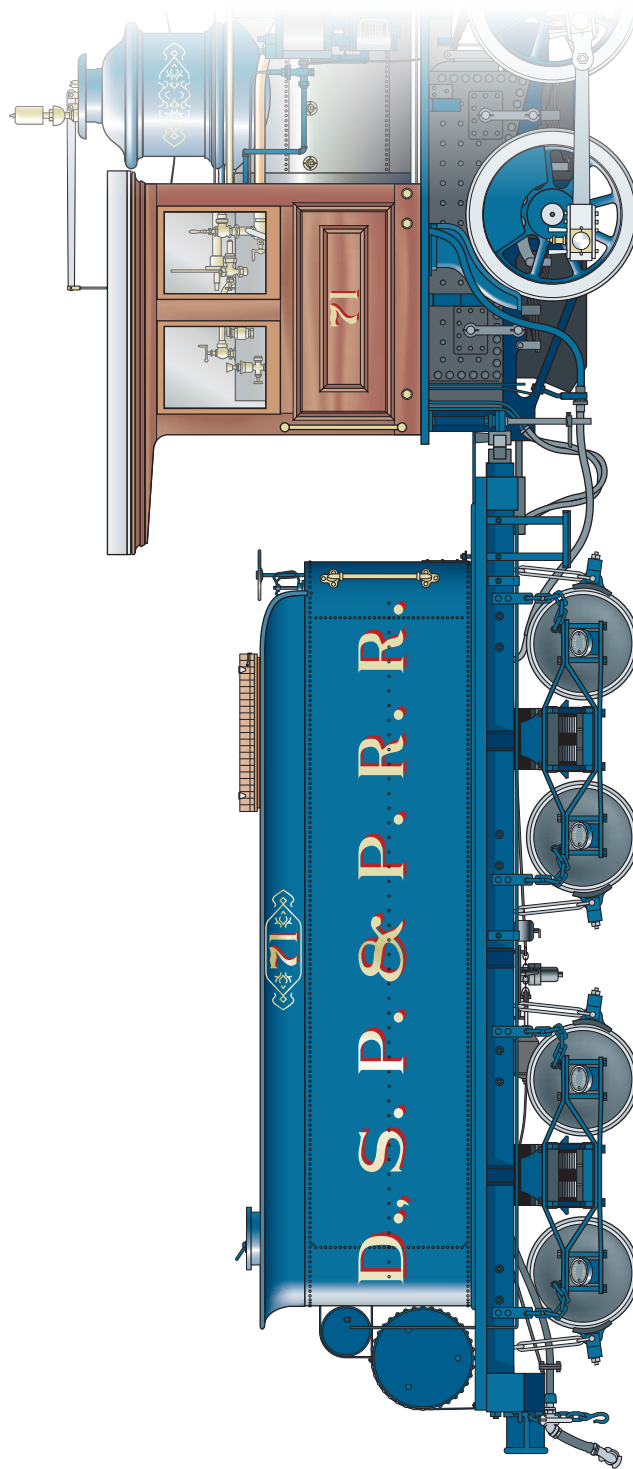

# Mogul drawings

*Originally published in the December 1998 issue of  
Model Railroader*

ILLUSTRATIONS BY RICK JOHNSON

**Garden**  
**RAILWAYS**  
MAGAZINE

© *Garden Railways*. These drawings may be reproduced by individual modelers for their own personal use. Copying for any commercial use or for distribution is prohibited without written consent from the publisher.

Ratio 1:48, 0 scale