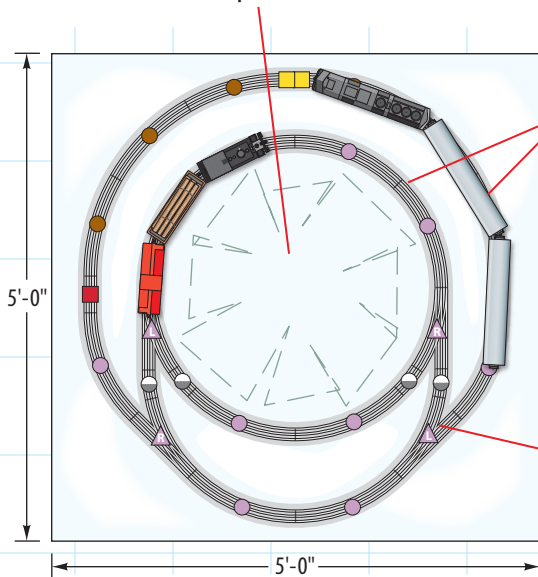

Some full-size trees may have 50- to 60-inch-long boughs. Slim profile trees have much shorter boughs that form a compact tree with a total span of 24 inches or less

Create a dizzying display of toy trains in motion by running a complete train on the wider-radius loop and a motorized unit in the opposite direction on the smaller loop

Two pairs of manual turnouts are readily accessible at the front of the layout. For hands-free operation, substitute two pairs of Lionel FasTrack command-control wireless turnouts. (The November 2011 CTT has more information on these and other high-tech track switches)