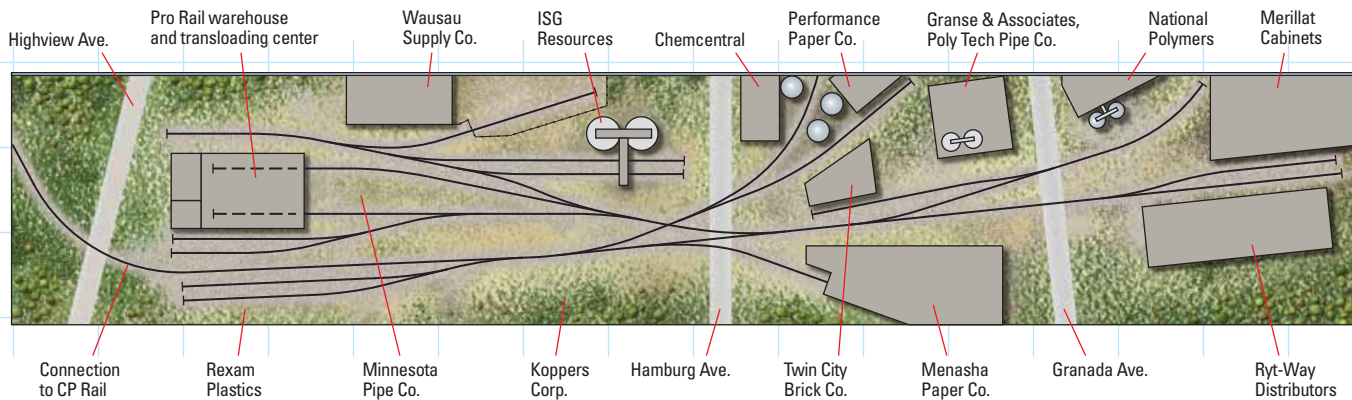

© 2016 Kalmbach Publishing Co., Model Railroader magazine.
 This material may not be reproduced in any form
 without permission from the publisher.
www.ModelRailroader.com

PROGRESSIVE RAIL

In HO scale, no. 5 turnouts

Scale: 7/16" = 1'-0", 12" grid