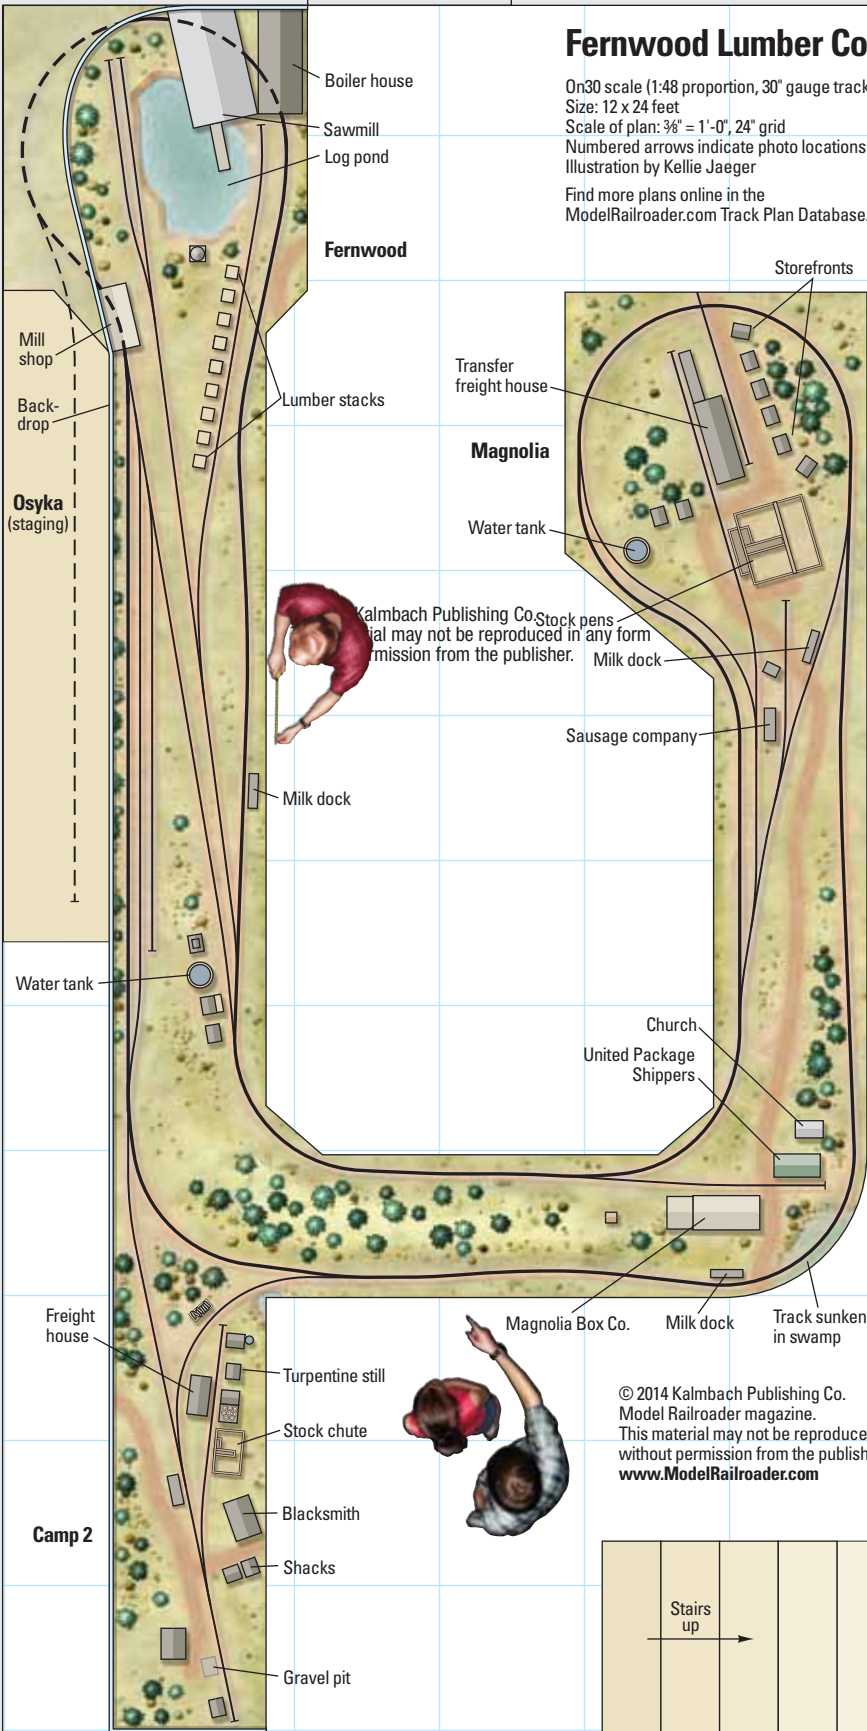

# Fernwood Lumber Co.

On 30 scale (1:48 proportion, 30" gauge track)  
 Size: 12 x 24 feet  
 Scale of plan: 3/8" = 1'-0", 24" grid  
 Numbered arrows indicate photo locations  
 Illustration by Kellie Jaeger  
 Find more plans online in the  
 ModelRailroader.com Track Plan Database.