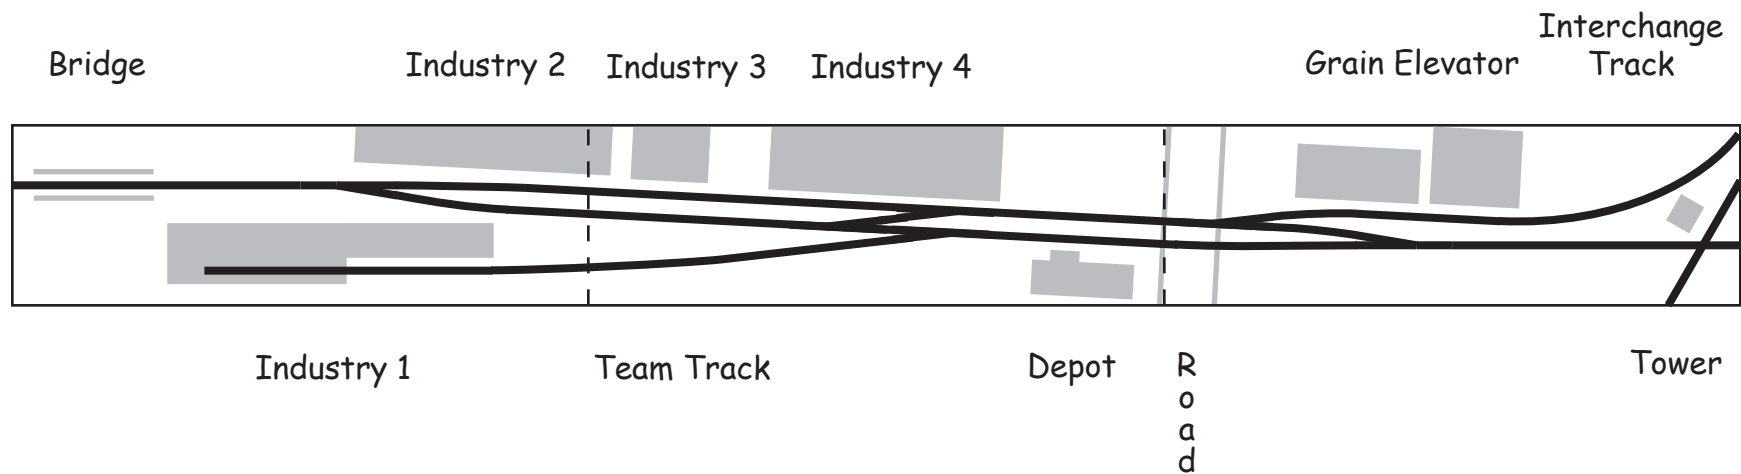

Lapp Siding

Portable switching railroad or part of a larger railroad

Drawing Scale: 3/4 inch = 1 foot or 1 : 16 full size

HO scale standard gauge model railroad

Overall size is 15 inches by 144 inches in three sections, each 4 feet long

All turnouts are number 6

R. W. Pethoud
June, 2014