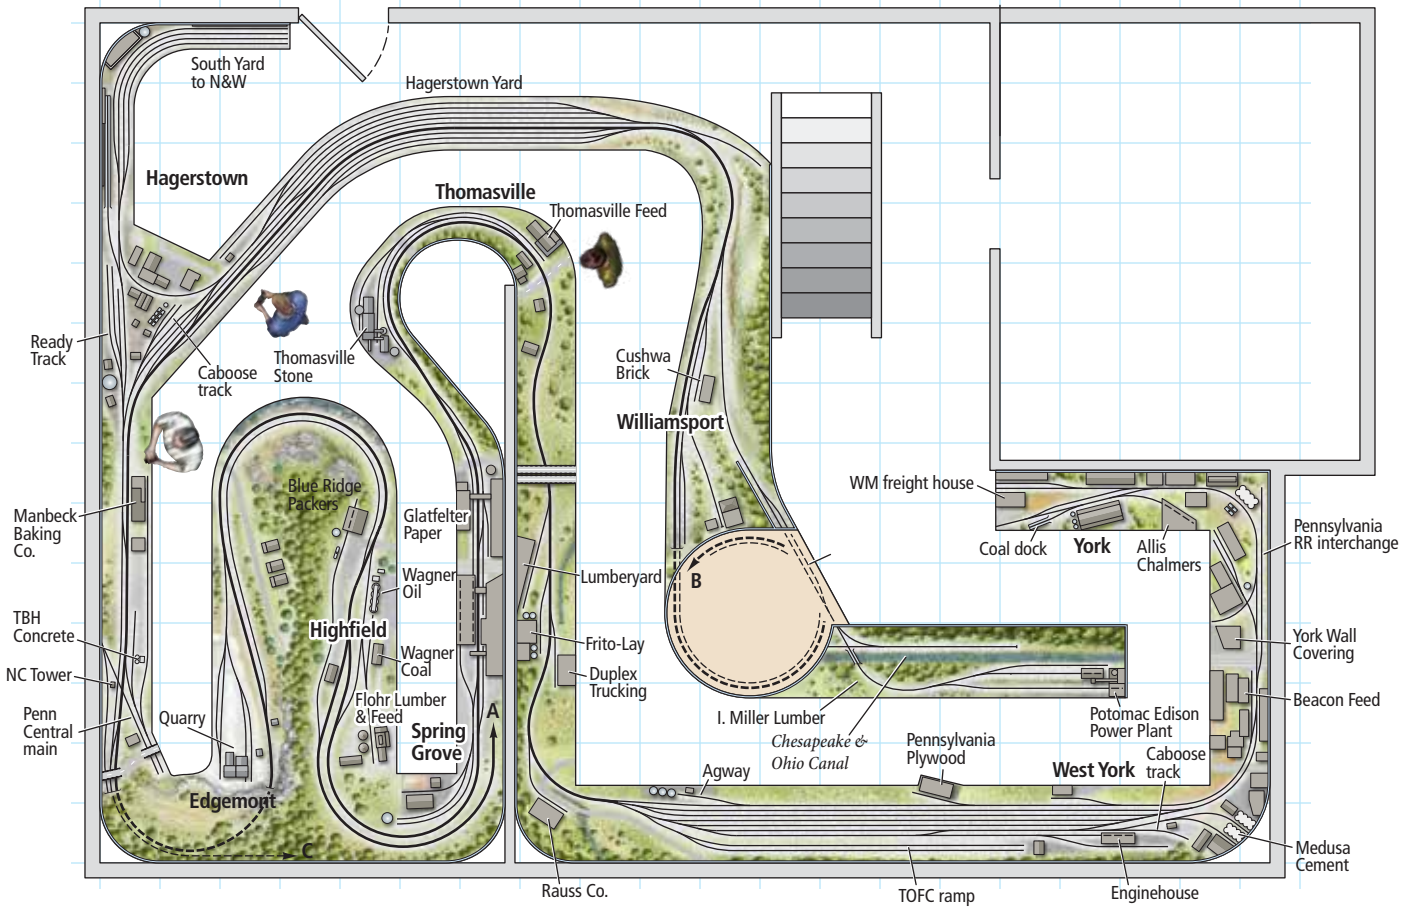

Lower level

Upper level

**Western Maryland Ry.
Blue Ridge Division**

HO scale (1:87.1)
 Room size: 28x39 feet
 Scale of plan: 5/32" = 1'-0", 24" grid
 Illustration by Rick Johnson
 Find more plans online in the
 ModelRailroader.com Track Plan Database.