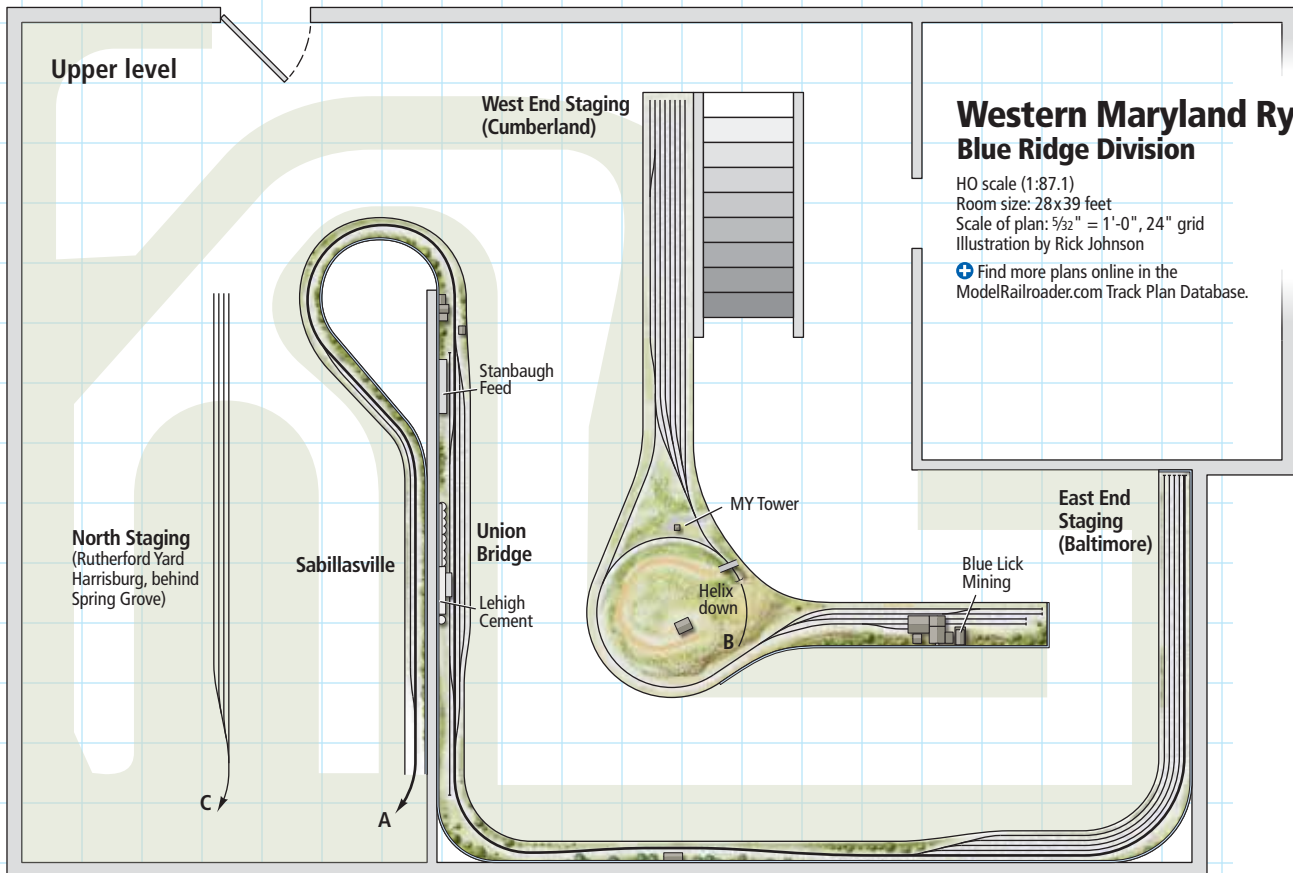

Lower level

Upper level

**Western Maryland Ry.
Blue Ridge Division**

HO scale (1:87.1)
 Room size: 28x39 feet
 Scale of plan: 5/32" = 1'-0", 24" grid
 Illustration by Rick Johnson
 Find more plans online in the
 ModelRailroader.com Track Plan Database.