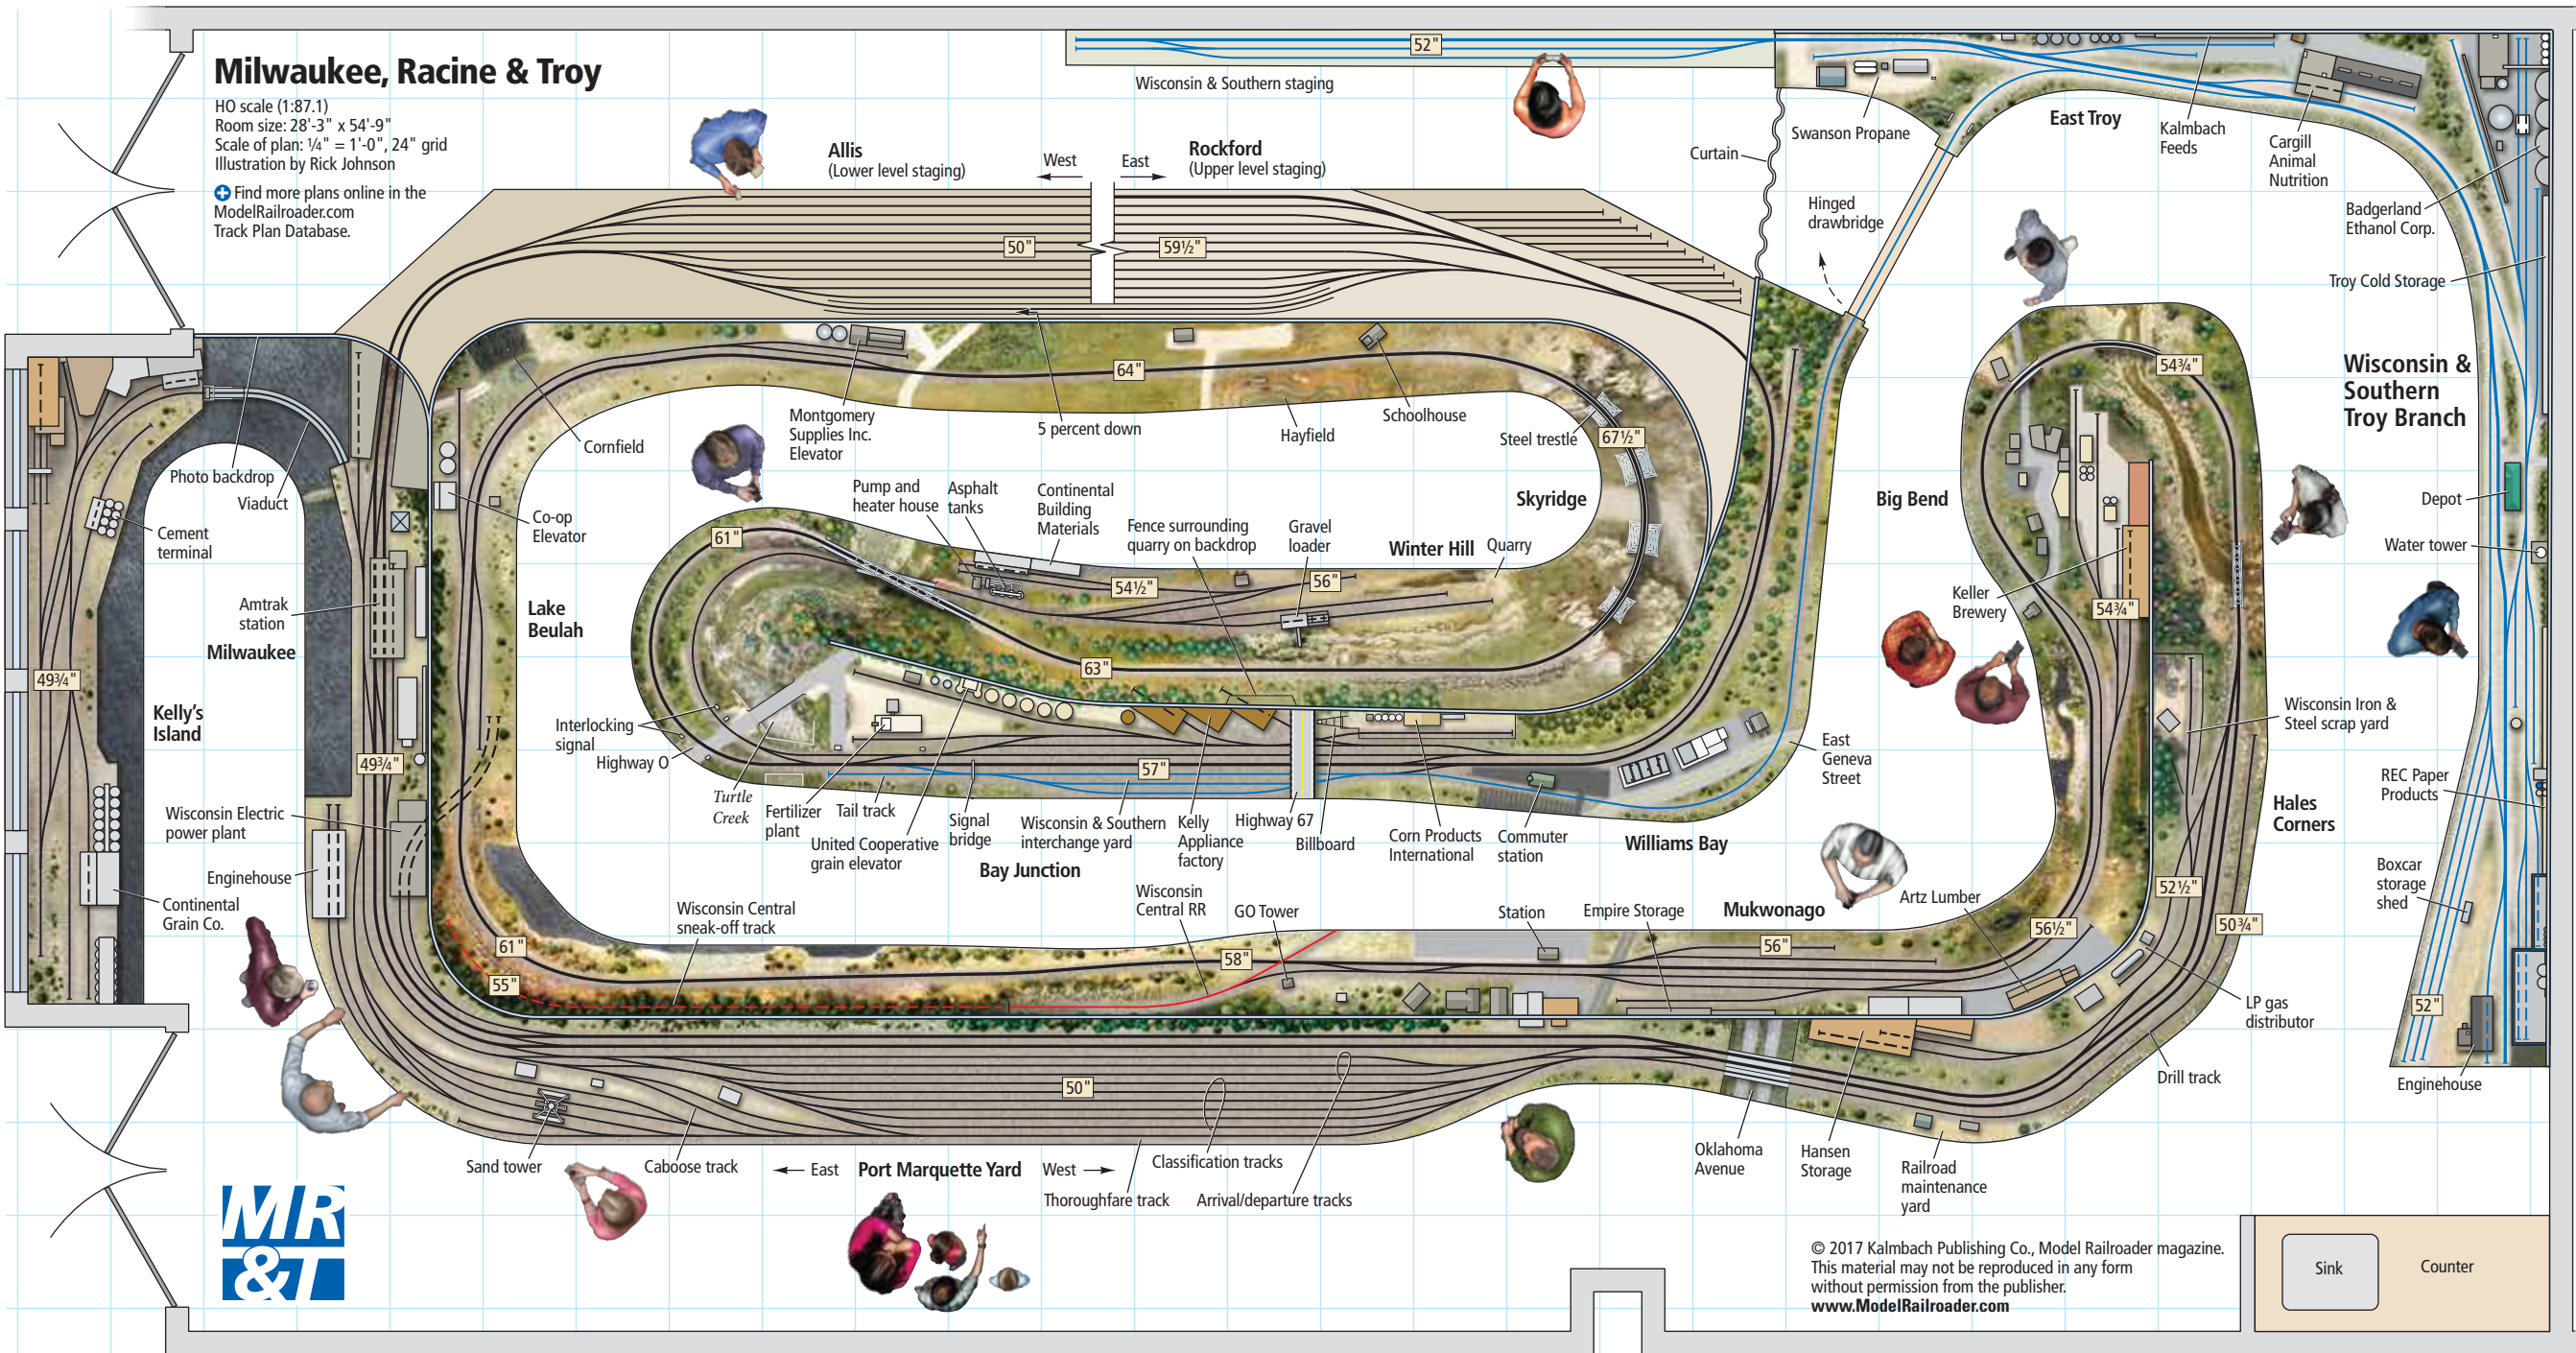

Milwaukee, Racine & Troy

HO scale (1:87.1)
 Room size: 28'-3" x 54'-9"
 Scale of plan: 1/4" = 1'-0", 24" grid
 Illustration by Rick Johnson

Find more plans online in the ModelRailroader.com Track Plan Database.