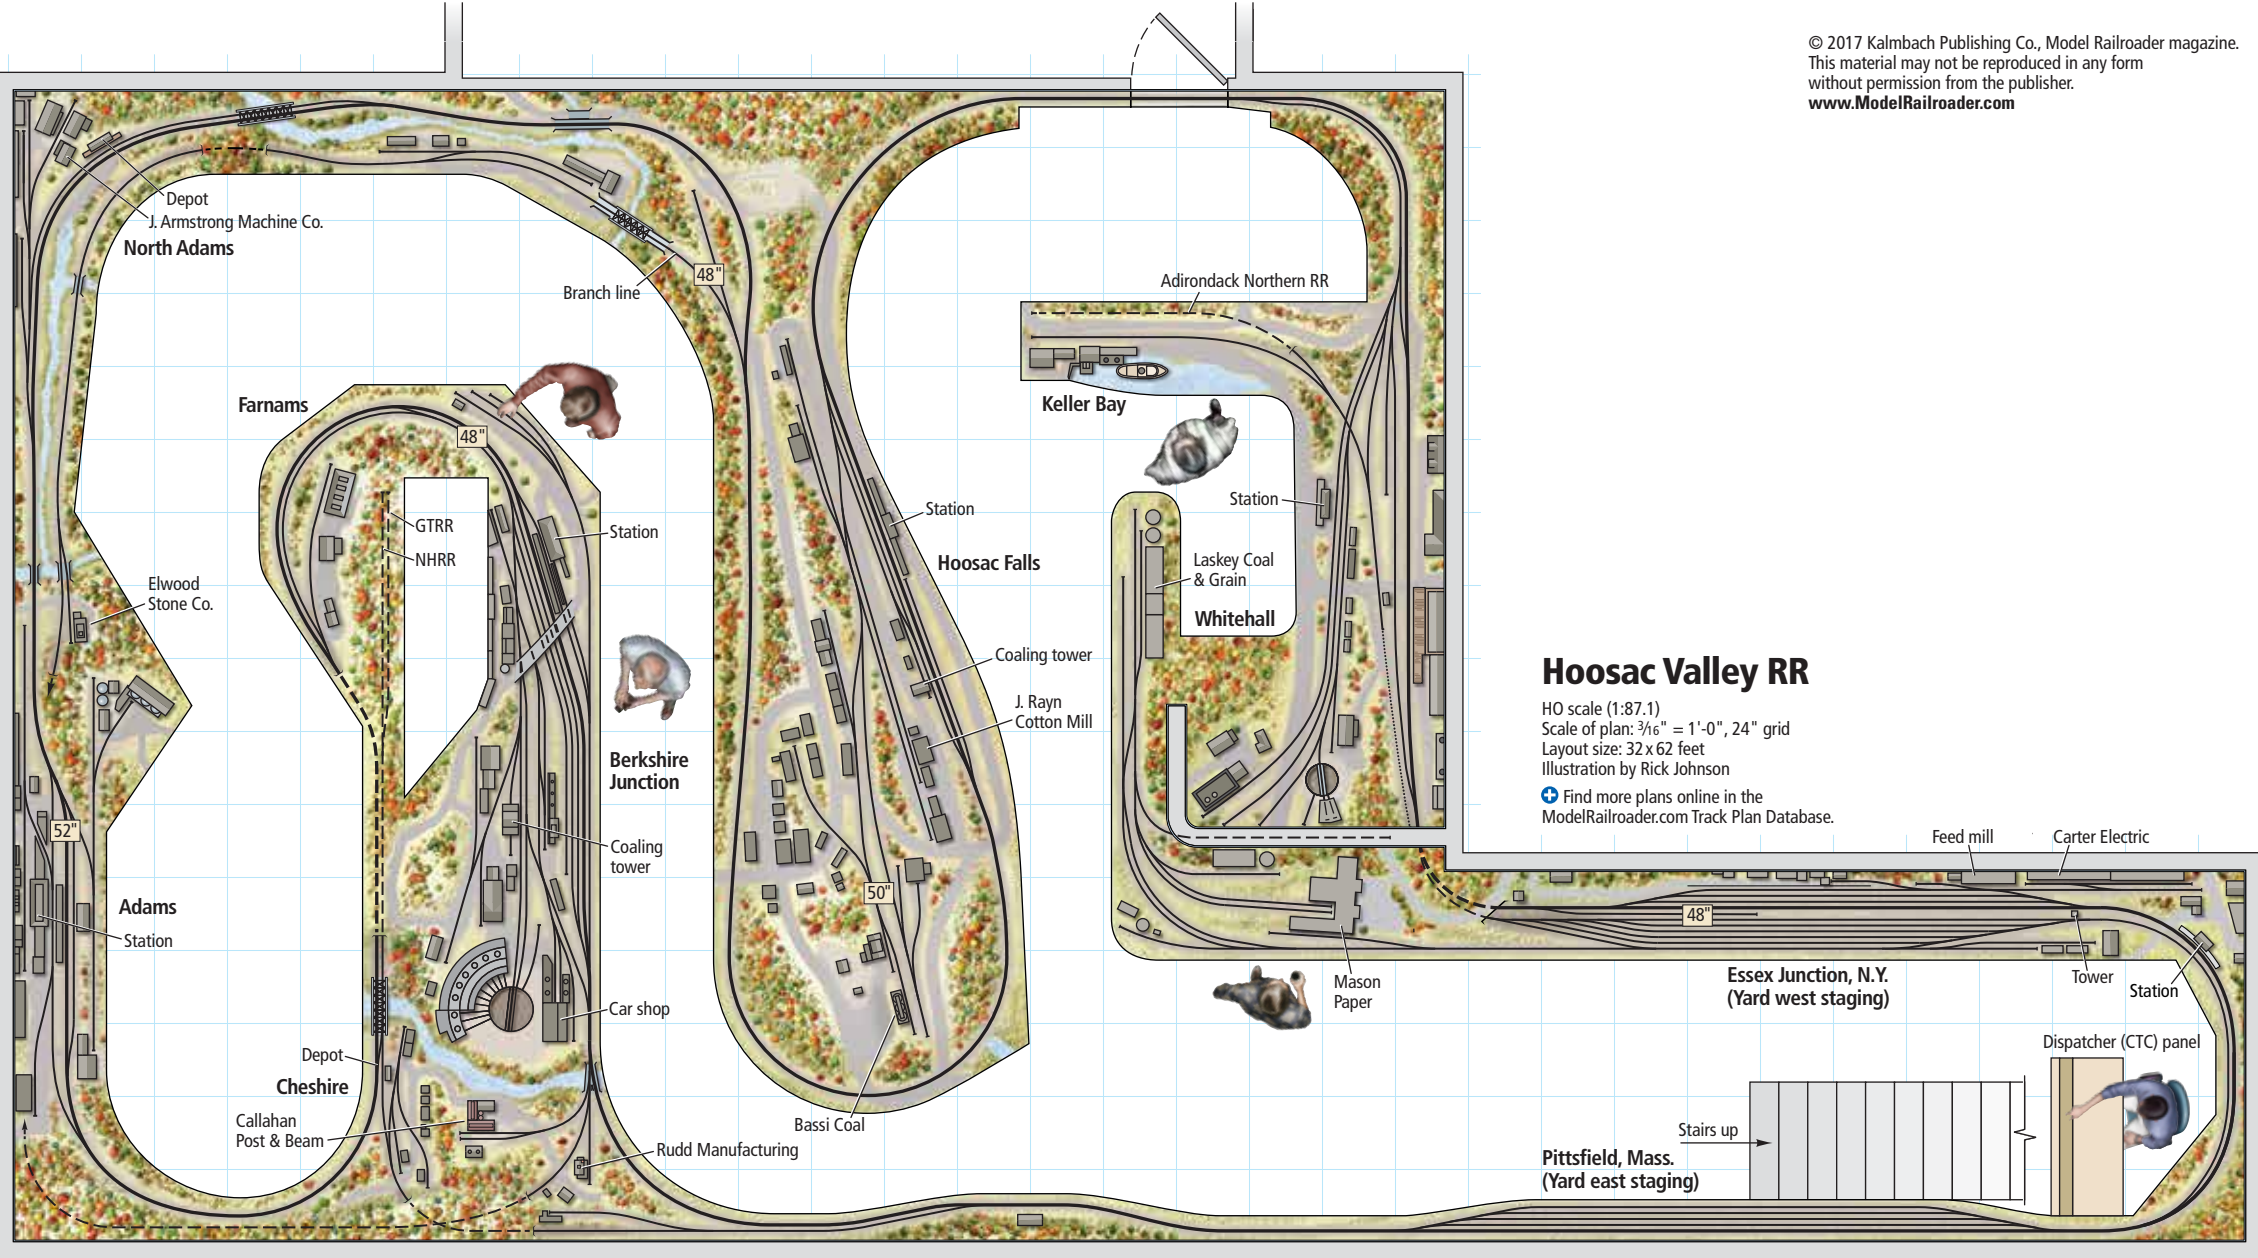

Hoosac Valley RR

HO scale (1:87.1)
Scale of plan: 3/16" = 1'-0", 24" grid
Layout size: 32 x 62 feet
Illustration by Rick Johnson

Find more plans online in the
ModelRailroader.com Track Plan Database.

Pittsfield, Mass.
(Yard east staging)

Stairs up