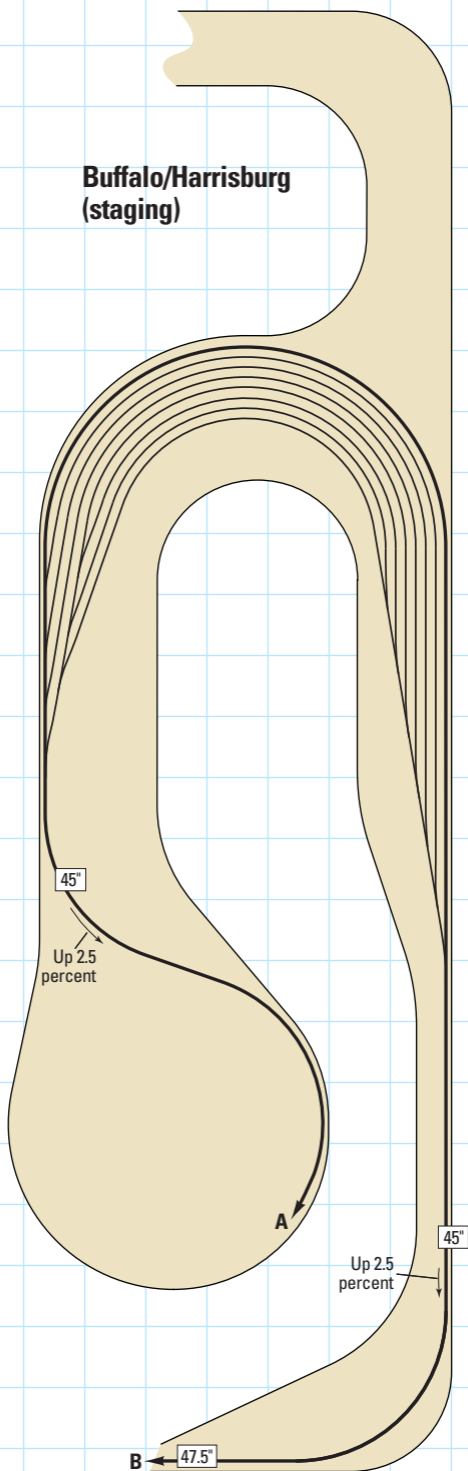

Buffalo/Harrisburg (staging)

Conrail's Bald Eagle Branch

HO scale (1:87.1)

Room size: 11'-4" x 27'-4"

Scale of plan: $\frac{5}{16}$ " = 1'-0", 12" grid

Illustration by Robert W. Sprague and Roen Kelly

Find more plans online in the
ModelRailroader.com Track Plan Database.