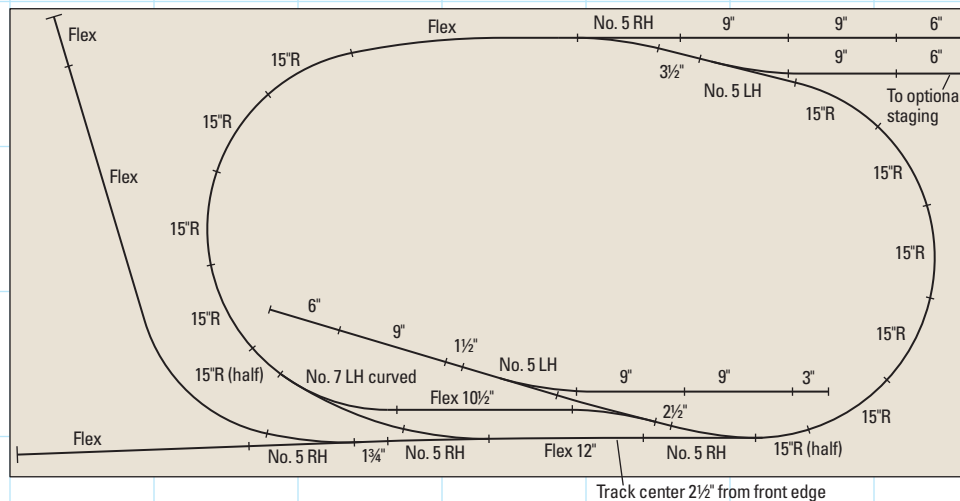

Central Maine RR

HO scale (1:87.1)

Layout size: 39 x 80 inches

Scale of plan: 1" = 1'-0", 6" grid

Illustration by Rick Johnson

Find more plans online in the
ModelRailroader.com Track Plan Database.

Scale of plan: 3/4" = 1'-0", 12" grid