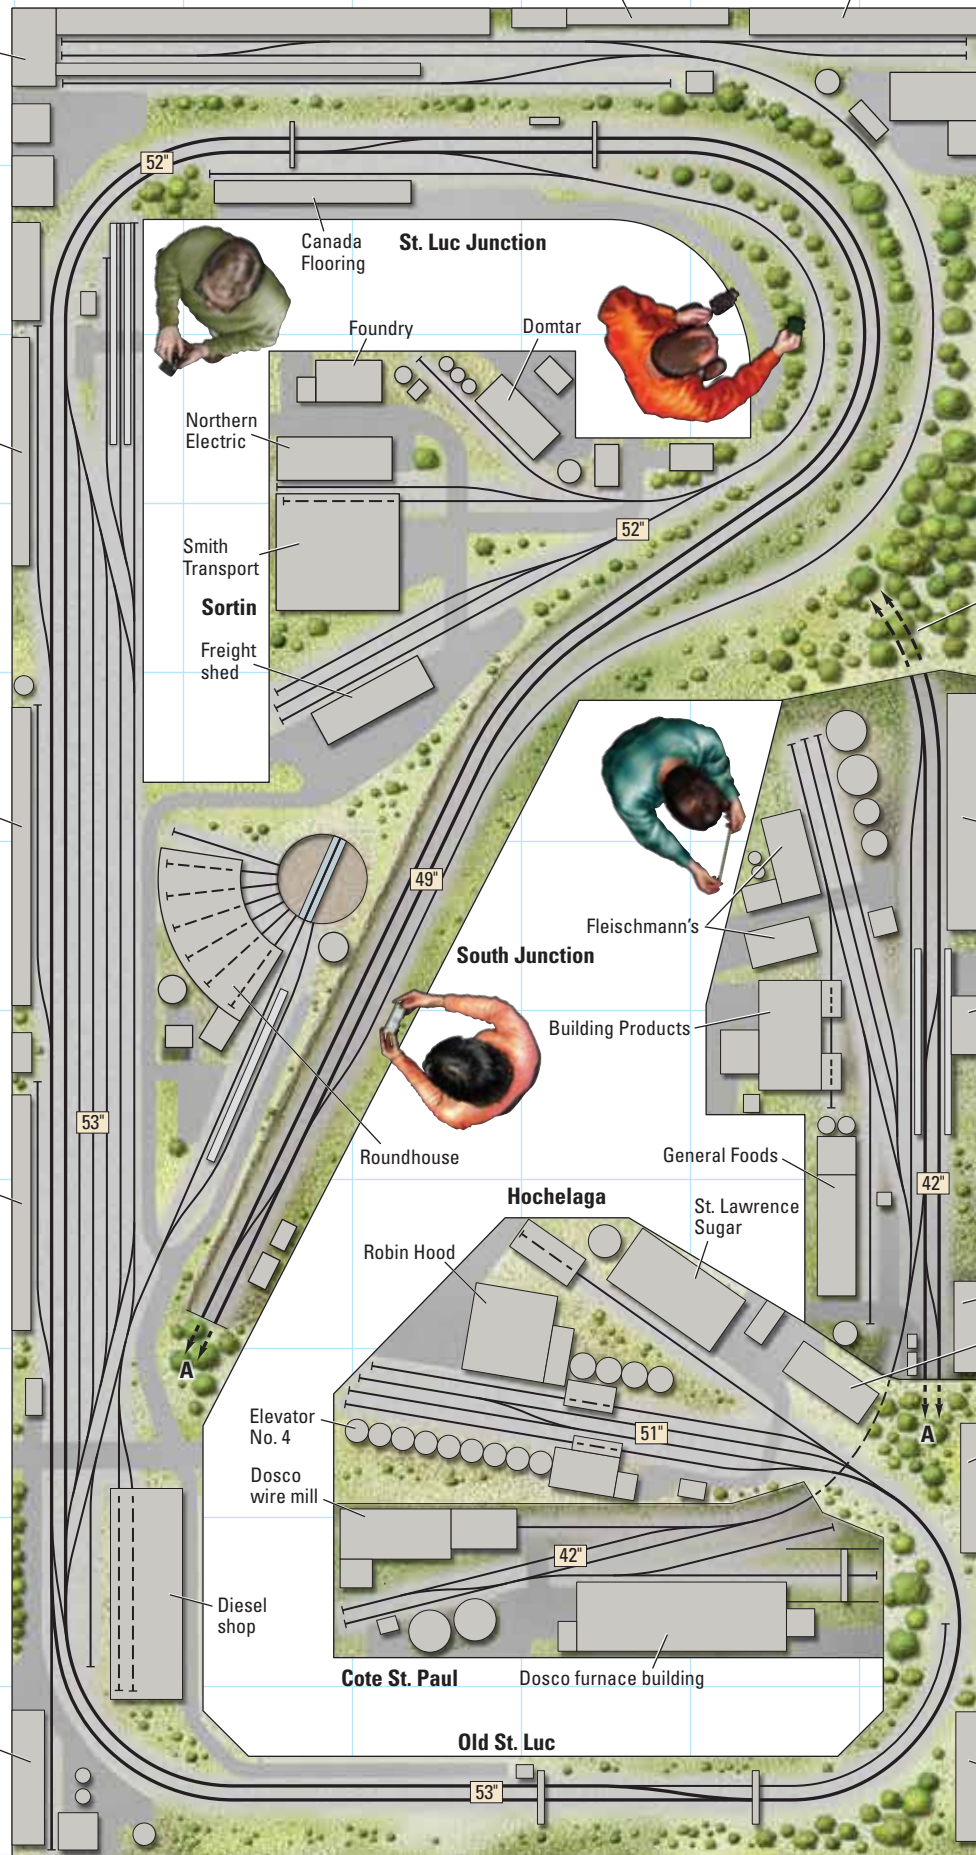

Canadian Pacific Ry. Montreal Terminals Division

H0 scale (1:87.1)
Room size: 11'-6" x 22'-0"
Scale of plan: 7/16" = 1'-0", 24" grid
Illustration by Rick Johnson

Find more plans online in the
ModelRailroader.com Track Plan Database.

© 2018 Kalmbach Media Co., Great Model Railroads.
This material may not be reproduced in any form
without permission from the publisher.
www.ModelRailroader.com

Windsor Station
Montreal
Armstrong Flooring
Mt. Royal
C.I.L. Paints
St. Luc Yard
Empire Cold Storage
Hampstead
Gilette

To Adirondack
Junction (5-track
staging loop)

Kruger Paper

Station

LaSalle

Warehouse

Manufacturers
Terminal

Fry-Cadbury

Continental
Can