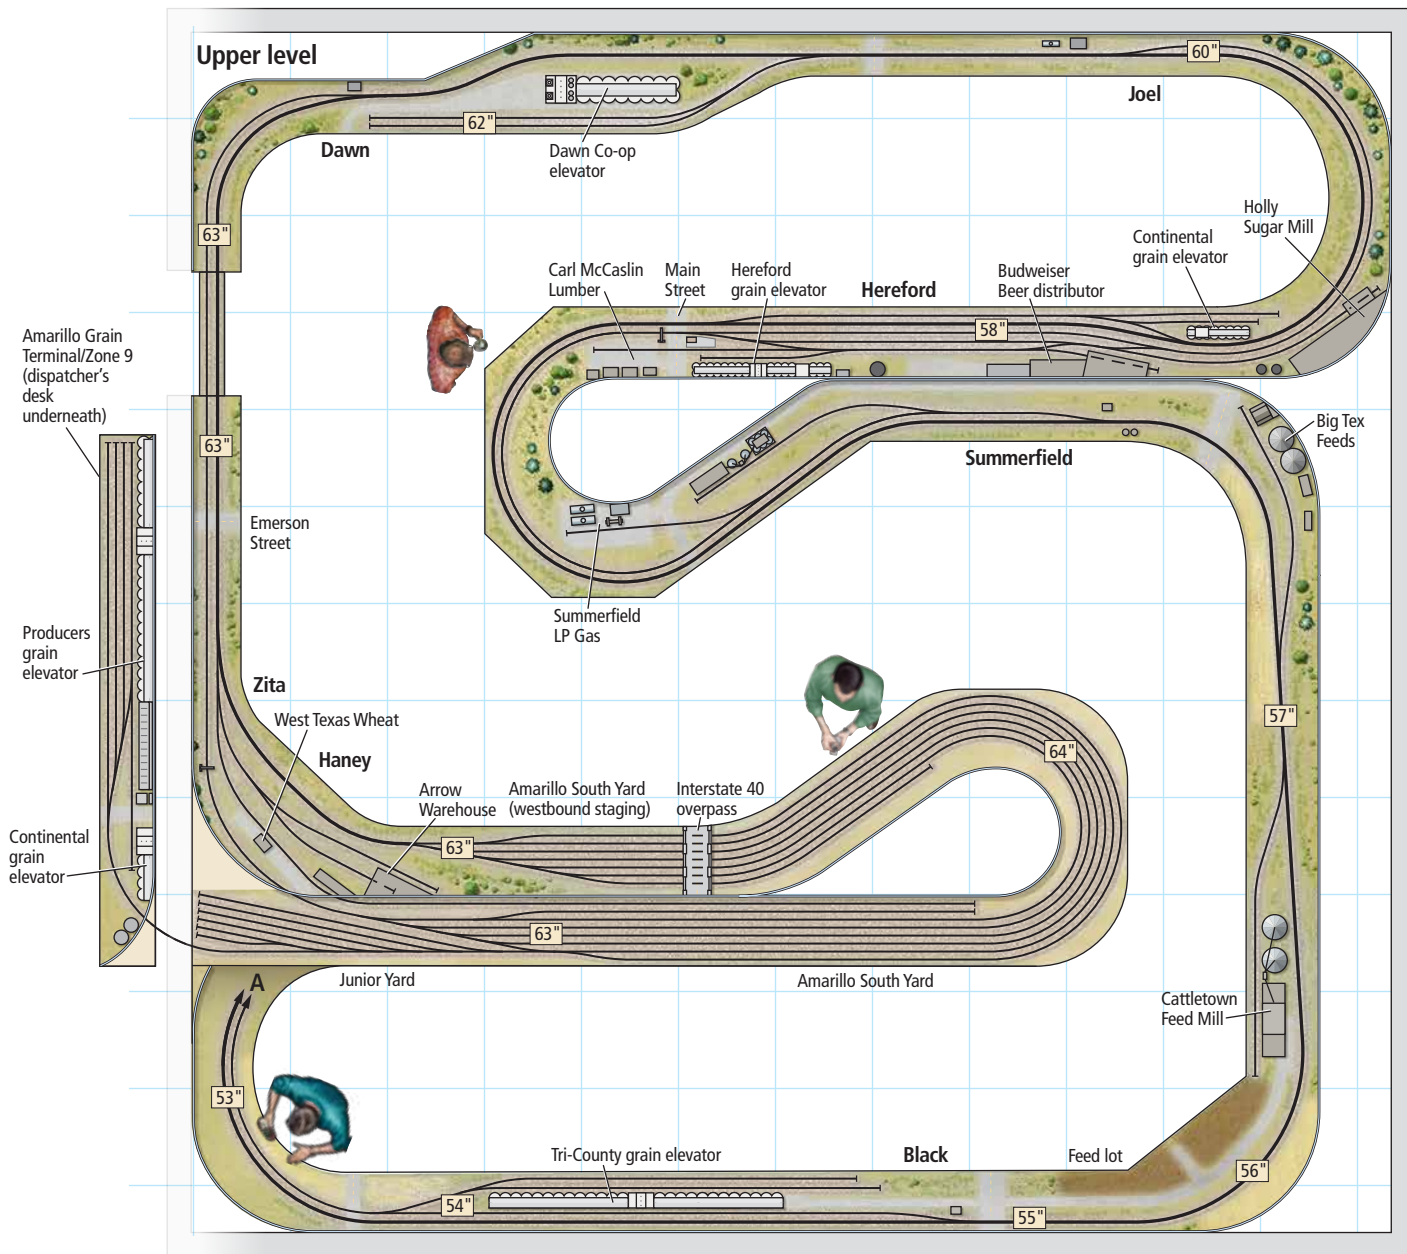

# Santa Fe Hereford Subdivision

H0 scale (1:87.1)

Size: 25'-0" x 25'-0"

Scale of plan: 1/4" = 1'-0", 24" grid

Illustration by Kellie Jaeger

Find more plans online in the ModelRailroader.com Track Plan Database.

**Lower level**